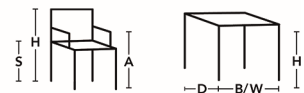

ENVIRONMENTAL LABELING

ANTHRACITE

GREY

OFFWHITE

BASFIL

ACCESSORIES

Separate filling made of recycled textile and PET. Basfill is being placed inside the Soundwave panels in order to improve sound absorption in the lower frequency range (150-500 Hz). Basfill is available as accessories to all panels except for Luna and Pix.

SOUNDWAVE® SKY

H 585, W 585, D 60
H 23,03", W 23,03", D 2,36"

H 585, W 585, D 60
H 23,03", W 23,03", D 2,36"

This product is available in an eco-labeled performance, certified by the Nordic Ecolabel and/or Möbelfakta. By choosing this product you make a difference towards a better environment.