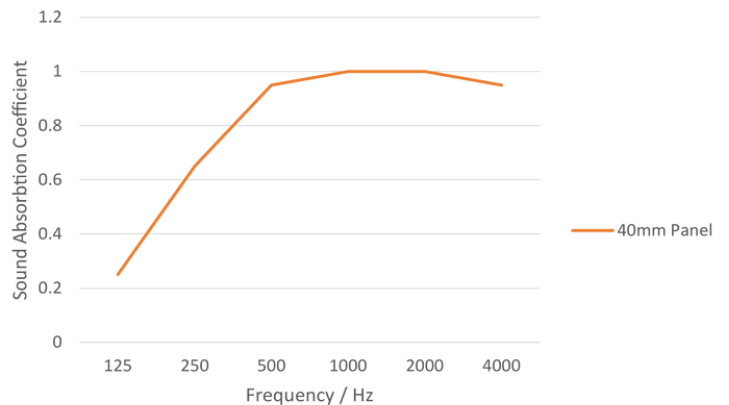

Product Specifications

Fire

SilentRaft core has been tested and offers Class O fire rating to BS476: Part 6. Fabric facing complies with Class 1 to BS476: Part 7. Class O fabrics can be supplied on request.

Weight

SilentRaft 40mm weighs 4.5kg/m²

Acoustic Performance

SilentRaft 40mm | Class A | NRC 0.95
BS EN ISO 345:2003

Cleaning

Refer to the chosen fabric cleaning instructions for detailed guides. Basic stains can be wiped off or removed using upholstery cleaner.

Product Dimensions

SilentRaft is available in several sizes, multiple shapes and can be custom made as per your requirements. For custom requests, get in contact with our sales team. Our standard sizes are below. Tolerance is +/- 3mm on all sizes.

- 1200 x 600 x 40 (mm)
- 1200 x 900 x 40 (mm)
- 1200 x 1200 x 40 (mm)
- 1200 x 1500 x 40 (mm)
- 1200 x 1800 x 40 (mm)
- 1200 x 2100 x 40 (mm)
- 1200 x 2400 x 40 (mm)
- 600 x 2400 x 40 (mm)
- Ø 800 x 40 (mm)
- Ø 1200 x 40 (mm)

020 3917 7057

sales@sonio.co.uk

A, Clarkson Court
130 Gosterwood St
London SE8 5NY