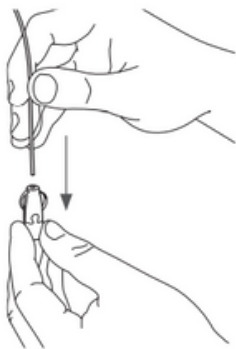

Step 1

On the back side of the raft, mark out the locations for the supplied spring anchors. Apply pressure and screw in the fixings clockwise, allowing them to bite into the glass wool core of the panel. Generally 200-300mm in from the edge.

Step 2

Mark out location on the ceiling where you will install the top eyelet fixings for the adjustable wires. Location should match where the springs have been installed on the raft itself.

020 3917 7057

sales@sonio.co.uk

A, Clarkson Court
130 Gosterwood St
London SE8 5NY

Installation

ADJUSTABLE WIRE HANGERS & SPIRAL FIXINGS

Step 3

Install suitable fixings into your ceiling substrate and fix the 90 degree eyelet securely into the ceiling. Allow the wire and hanger to dangle freely at its full supplied length to allow for full adjustability.

*Wires are supplied at 1m length as standard, but available in longer lengths on request.

Step 4

Lift the raft into place, and clip the wire hangers onto the spiral fixings. Adjust wires up and down to get the raft into the desired position, and level. Once happy with the positioning, excess wire can be snipped off or just tucked up out of sight.