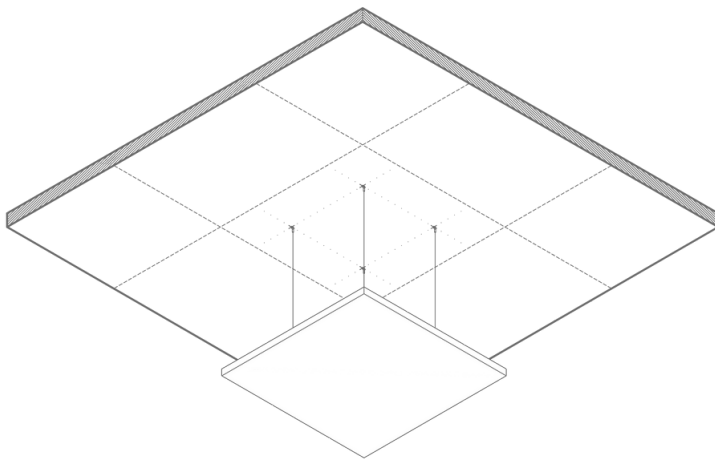

sales@sonio.co.uk

A, Clarkson Court
130 Gosterwood St
London SE8 5NY

Installation

ADJUSTABLE WIRE HANGERS & SPIRAL FIXINGS

Step 3

Install suitable fixings into your ceiling substrate and fix the 90 degree eyelet securely into the ceiling. Allow the wire and hanger to dangle freely at its full supplied length to allow for full adjustability.

*Wires are supplied at 1m length as standard, but available in longer lengths on request.

Step 4

Lift the raft into place, and clip the wire hangers onto the spiral fixings. Adjust wires up and down to get the raft into the desired position, and level. Once happy with the positioning, excess wire can be snipped off or just tucked up out of sight.