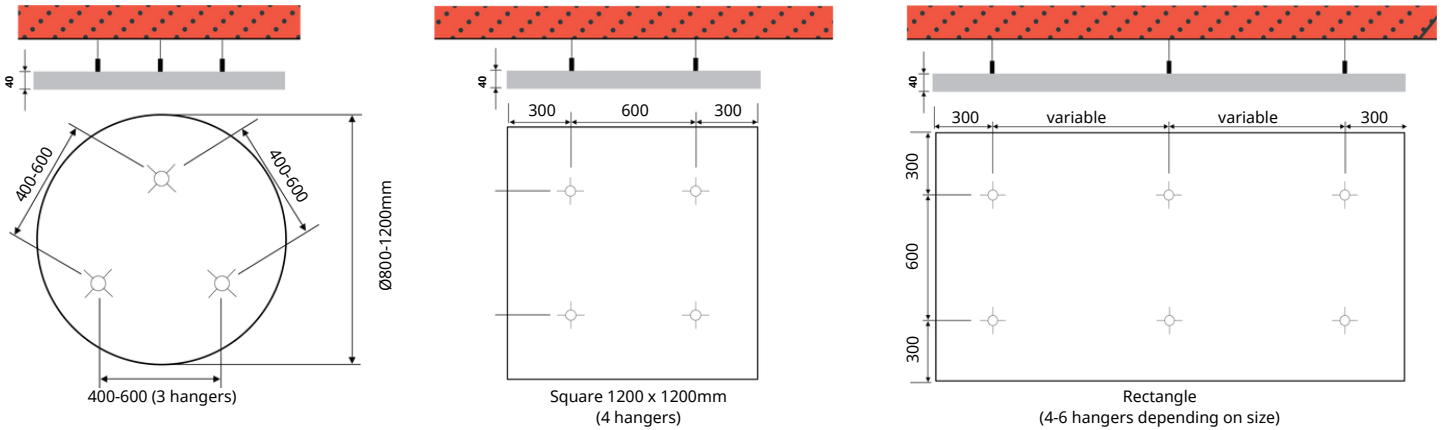

- 1200 x 600 x 40 (mm)
- 1200 x 900 x 40 (mm)
- 1200 x 1200 x 40 (mm)
- 1200 x 1500 x 40 (mm)
- 1200 x 1800 x 40 (mm)
- 1200 x 2100 x 40 (mm)
- 1200 x 2400 x 40 (mm)
- 600 x 2400 x 40 (mm)
- Ø 800 x 40 (mm)
- Ø 1200 x 40 (mm)

020 3917 7057

sales@sonio.co.uk

A, Clarkson Court
130 Gosterwood St
London SE8 5NY

Installation

ADJUSTABLE WIRE HANGERS & SPIRAL FIXINGS

Installation for SilentRaft is quick and easy and can be completed with basic tools and appropriate fixings for your ceiling substrate. Rafts are simply suspended from wire hangers directly to the soffit or existing ceiling. Spiral hooks fit securely into the back side of the raft, and 1m adjustable wire hook fixings allow for perfect alignment.

Step 1

On the back side of the raft, mark out the locations for the supplied spring anchors. Apply pressure and screw in the fixings clockwise, allowing them to bite into the glass wool core of the panel. Generally 200-300mm in from the edge.