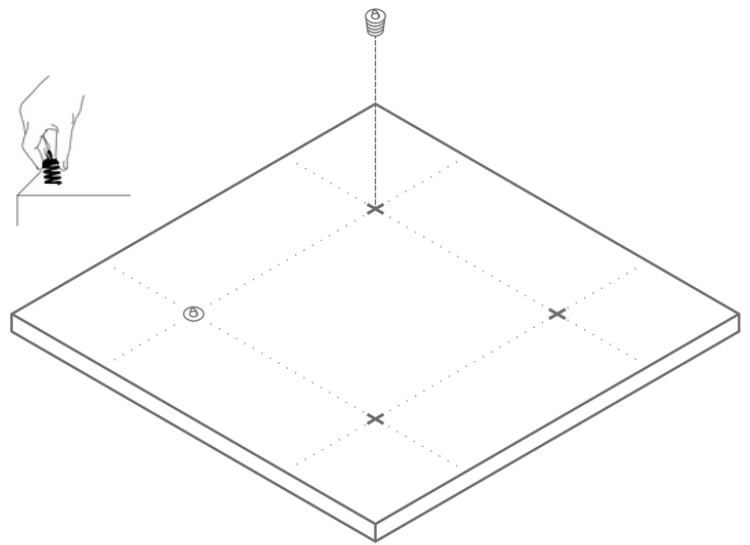

- 1200 x 600 x 40 (mm)
- 1200 x 900 x 40 (mm)
- 1200 x 1200 x 40 (mm)
- 1200 x 1500 x 40 (mm)
- 1200 x 1800 x 40 (mm)
- 1200 x 2100 x 40 (mm)
- 1200 x 2400 x 40 (mm)
- 600 x 2400 x 40 (mm)
- Ø 800 x 40 (mm)
- Ø 1200 x 40 (mm)

020 3917 7057

sales@sonio.co.uk

A, Clarkson Court
130 Gosterwood St
London SE8 5NY

Installation

ADJUSTABLE WIRE HANGERS & SPIRAL FIXINGS

Installation for SilentRaft is quick and easy and can be completed with basic tools and appropriate fixings for your ceiling substrate. Rafts are simply suspended from wire hangers directly to the soffit or existing ceiling. Spiral hooks fit securely into the back side of the raft, and 1m adjustable wire hook fixings allow for perfect alignment.

Step 1

On the back side of the raft, mark out the locations for the supplied spring anchors. Apply pressure and screw in the fixings clockwise, allowing them to bite into the glass wool core of the panel. Generally 200-300mm in from the edge.