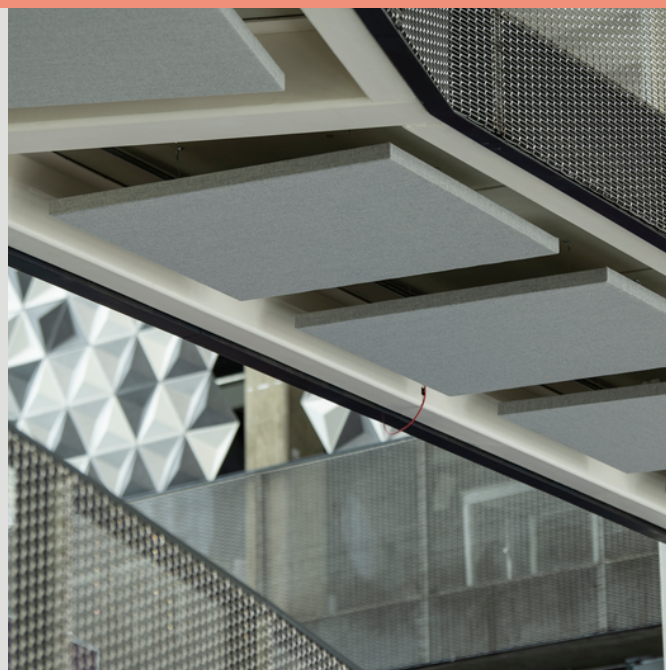

SilentRaft

Fabric Wrapped Acoustic Rafts

About SilentRaft

High performing sound absorbing panels designed to control reverberation and absorb unwanted noise.

Available in custom sizes, endless fabric choices

020 3917 7057

sales@sonio.co.uk

A, Clarson Court
130 Gosterwood St
London SE8 5NY

Product Specifications

Fire

SilentRaft core has been tested and offers Class O fire rating to BS476: Part 6. Fabric facing complies with Class 1 to BS476: Part 7. Class O fabrics can be supplied on request.