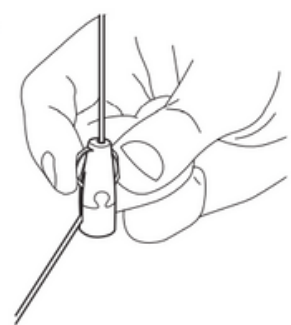

Step 1

On the back side of the raft, mark out the locations for the supplied spring anchors. Apply pressure and screw in the fixings clockwise, allowing them to bite into the glass wool core of the panel. Generally 200-300mm in from the edge.

Step 2

Mark out location on the ceiling where you will install the top eyelet fixings for the adjustable wires. Location should match where the springs have been installed on the raft itself.

020 3917 7057

sales@sonio.co.uk

A, Clarkson Court
130 Gosterwood St
London SE8 5NY

Installation

ADJUSTABLE WIRE HANGERS & SPIRAL FIXINGS

Step 3

Install suitable fixings into your ceiling substrate and fix the 90 degree eyelet securely into the ceiling. Allow the wire and hanger to dangle freely at its full supplied length to allow for full adjustability.

*Wires are supplied at 1m length as standard, but available in longer lengths on request.

Step 4

Lift the raft into place, and clip the wire hangers onto the spiral fixings. Adjust wires up and down to get the raft into the desired position, and level. Once happy with the positioning, excess wire can be snipped off or just tucked up out of sight.