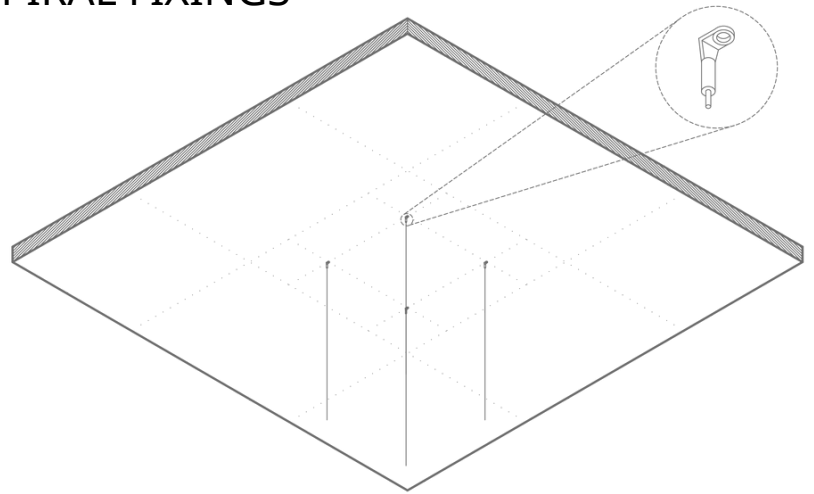

sales@sonio.co.uk

A, Clarkson Court
130 Gosterwood St
London SE8 5NY

Installation

ADJUSTABLE WIRE HANGERS & SPIRAL FIXINGS

Step 3

Install suitable fixings into your ceiling substrate and fix the 90 degree eyelet securely into the ceiling. Allow the wire and hanger to dangle freely at its full supplied length to allow for full adjustability.

*Wires are supplied at 1m length as standard, but available in longer lengths on request.

Step 4

Lift the raft into place, and clip the wire hangers onto the spiral fixings. Adjust wires up and down to get the raft into the desired position, and level. Once happy with the positioning, excess wire can be snipped off or just tucked up out of sight.