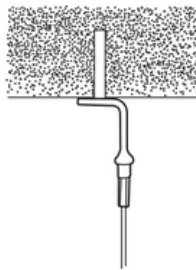

Step 1

On the back side of the raft, mark out the locations for the supplied spring anchors. Apply pressure and screw in the fixings clockwise, allowing them to bite into the glass wool core of the panel. Generally 200-300mm in from the edge.

Step 2

Mark out location on the ceiling where you will install the top eyelet fixings for the adjustable wires. Location should match where the springs have been installed on the raft itself.

020 3917 7057

sales@sonio.co.uk

A, Clarkson Court
130 Gosterwood St
London SE8 5NY

Installation

ADJUSTABLE WIRE HANGERS & SPIRAL FIXINGS

Step 3

Install suitable fixings into your ceiling substrate and fix the 90 degree eyelet securely into the ceiling. Allow the wire and hanger to dangle freely at its full supplied length to allow for full adjustability.

*Wires are supplied at 1m length as standard, but available in longer lengths on request.

Step 4

Lift the raft into place, and clip the wire hangers onto the spiral fixings. Adjust wires up and down to get the raft into the desired position, and level. Once happy with the positioning, excess wire can be snipped off or just tucked up out of sight.