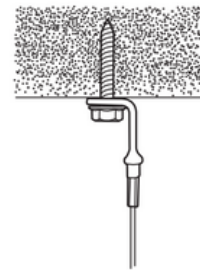

Step 1

On the back side of the raft, mark out the locations for the supplied spring anchors. Apply pressure and screw in the fixings clockwise, allowing them to bite into the glass wool core of the panel. Generally 200-300mm in from the edge.

Step 2

Mark out location on the ceiling where you will install the top eyelet fixings for the adjustable wires. Location should match where the springs have been installed on the raft itself.

020 3917 7057

sales@sonio.co.uk

A, Clarkson Court
130 Gosterwood St
London SE8 5NY

Installation

ADJUSTABLE WIRE HANGERS & SPIRAL FIXINGS

Step 3

Install suitable fixings into your ceiling substrate and fix the 90 degree eyelet securely into the ceiling. Allow the wire and hanger to dangle freely at its full supplied length to allow for full adjustability.

*Wires are supplied at 1m length as standard, but available in longer lengths on request.

Step 4

Lift the raft into place, and clip the wire hangers onto the spiral fixings. Adjust wires up and down to get the raft into the desired position, and level. Once happy with the positioning, excess wire can be snipped off or just tucked up out of sight.