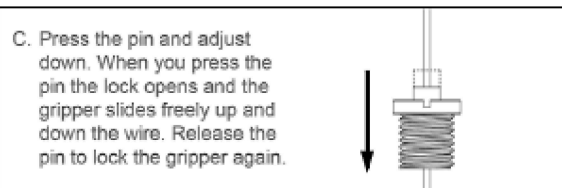

abstracta Scala Ceiling

Monteringsanvisning
Montageanweisung
Mounting instruction

Use appropriate screws and fittings for the ceiling

A

Note: The suspension should be straight, not angled wires