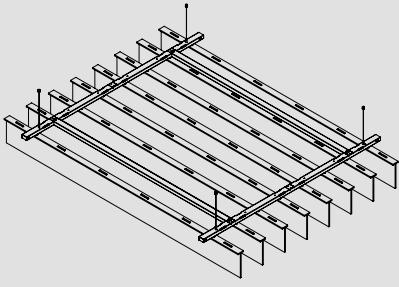

## ACOUSTIC BAFFLES STRAIGHT 2400 X 1800

ReFelt provides acoustic PET Felt panels that are made from recycled plastic bottles. It is a soft yet strong and durable material. Offering incredible sound-dampening qualities and aesthetically many possibilities.

## SPECIFICATIONS

- All-in-one acoustic ceiling system
- Easy to attach
- 8 baffles per module
- Available in 28 colours, available from stock
- Made from recycled plastic bottles
- Excellent acoustic properties
- Prices are exclusive of VAT

|                                 |                      |
|---------------------------------|----------------------|
| Baffles                         | PET Felt             |
| EasyGrid                        | Steel (Black)        |
| Size                            | 2400 x 1800 x 260 mm |
| Total weight                    | 17.11 kg             |
| Reaction to fire classification | B-s1, d0             |