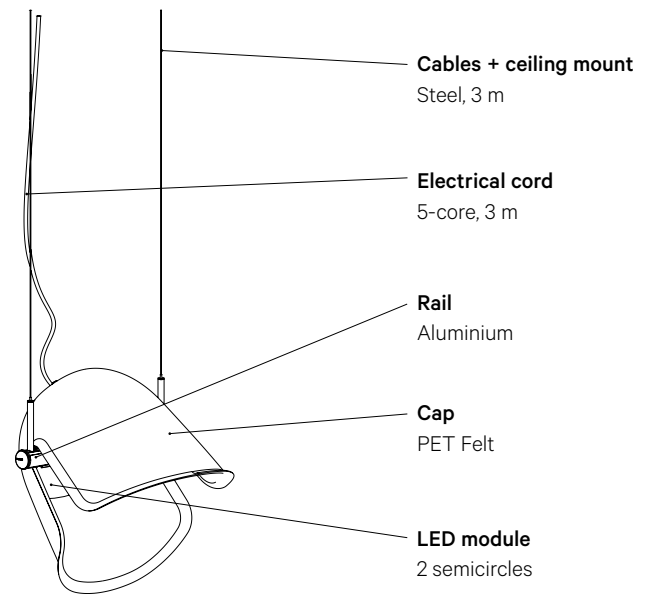

Product overview