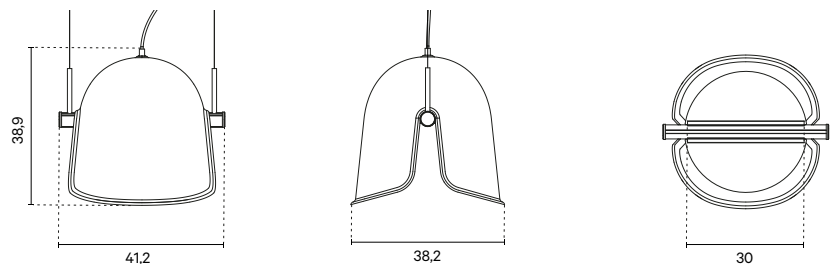

Product overview