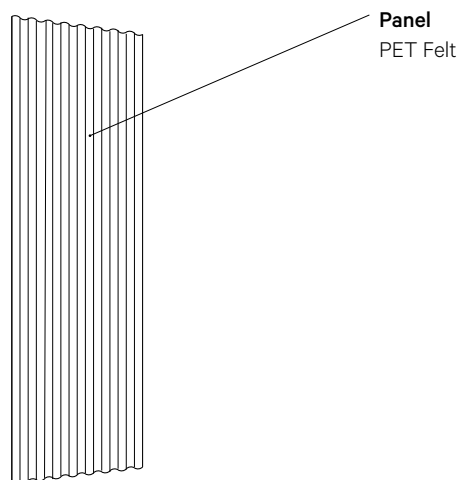

Mute Flow

PET Felt Acoustic Panel

- made from recycled PET bottles
- easy to mount and process
- suitable for contract use
- optional fire retardant treatment

Colours

Panel

Note: The panels can be treated with a fire retardant product upon request. Contact sales@devorm.nl for more information.

Mounting method	Directly on the wall	50 mm cavity	50 mm cavity + rockwool	100 mm cavity	100 mm cavity + rockwool
NRC	0.60	0.75	0.85	0.80	0.85
aw	0.50	0.80	0.90	0.85	0.85
Acoustic class	C	C	B	B	B

Mute Flow owes its name to the distinctive wavy pattern, adding a playful touch to any interior. Not only do the waves work aesthetically, but they also improve the acoustic performance of the panel. Mute Flow is made from PET Felt, a recycled material with soft appearance and pleasant felt texture. It is easy to process and mount on any surface. Create a great alternative to bare walls with 11 unique colour blends.

Designed by **De Vorm**

Product overview

Weight 6.8 kg
PET Felt thickness 10 mm

Certifications

- Determination of sound absorption report
- EN 13501-1:2018 Fire classification of construction products and building elements (tested on panels with fire retardant treatment)