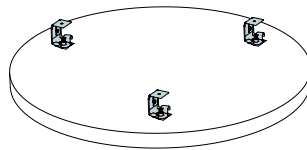

5. Connect Absorber anchor

6. Connect Absorber bracket  
 $\Delta=90-110, 110-130$

7. Connect Absorber anchor

**x4**

**x1**

Connect Anchor screw with eye

Connect Anchor screw

Connect Installation screw MWL

Connect Fixing plate

Connect Absorber anchor bit

**Ecophon**<sup>®</sup>  
SAINT-GOBAIN

A SOUND EFFECT ON PEOPLE

[www.ecophon.com](http://www.ecophon.com)

Alt 1

→ 1

→ 10

Alt 2

→ 11

→ 16

**3**

**4**

**5**

**6**

$\alpha$	L
15°	435
30°	390
45°	320
60°	225