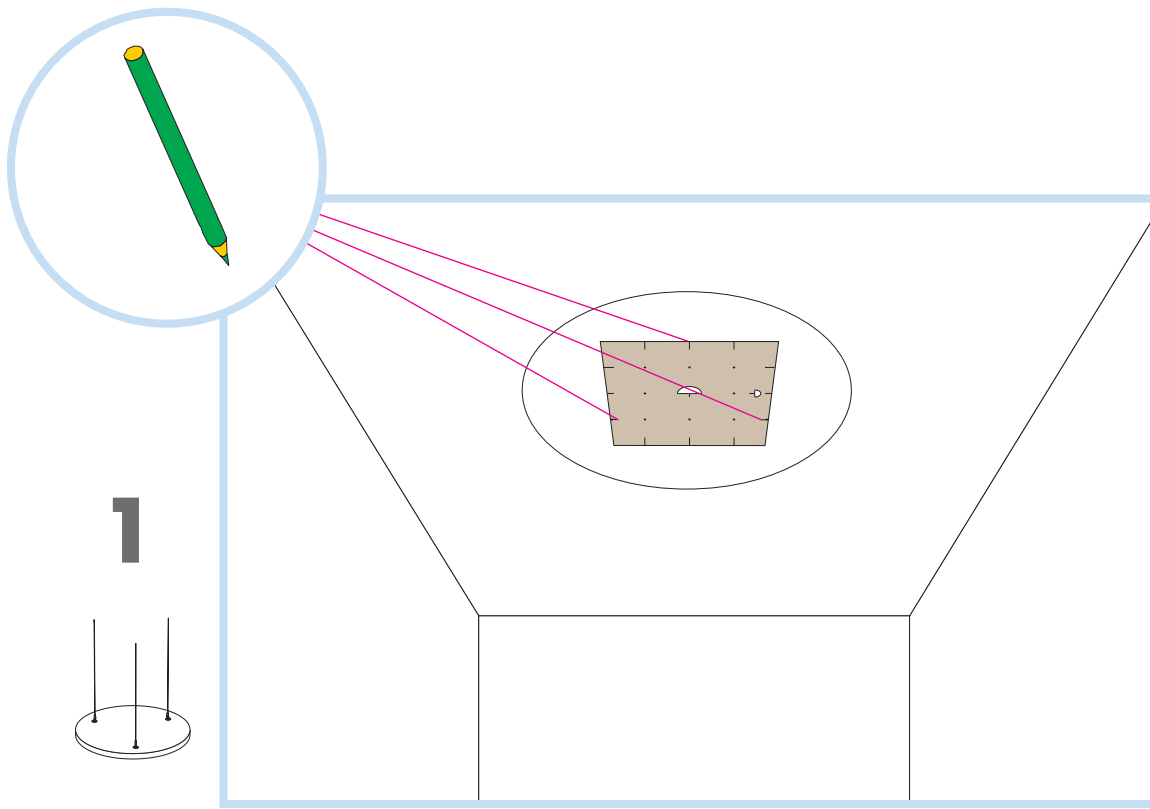

5. Connect Absorber anchor

6. Connect Absorber bracket  
 $\Delta=90-110, 110-130$

7. Connect Absorber anchor

**x4**

**x1**

Connect Anchor screw with eye

Connect Anchor screw

Connect Installation screw MWL

Alt 2

→ 11

→ 16

**3**

**4**

**5**

**6**

$\alpha$	L
15°	435
30°	390
45°	320
60°	225