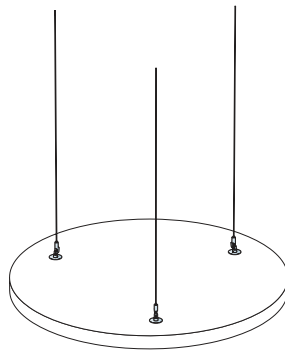

**Ecophon Solo**<sup>™</sup>  
**Circle**  
Ø800  
M411

1. Ecophon Solo Circle Ø800

2. Connect Adjustable wire hanger  
L=2000/5000 mm

3. Connect Covering cup

4. Connect Adjustable wire kit  
L=800/1500 mm

5. Connect Absorber anchor

6. Connect Absorber bracket  
 $\Delta=90-110, 110-130$

7. Connect Absorber anchor

**x4**

**x1**

Connect Anchor screw with eye

Connect Anchor screw

Connect Installation screw MWL

Connect Fixing plate

Connect Absorber anchor bit

**Ecophon**<sup>®</sup>  
SAINT-GOBAIN

A SOUND EFFECT ON PEOPLE

[www.ecophon.com](http://www.ecophon.com)

Alt 1

→ 1

→ 10

Alt 2

→ 11

→ 16

**3**

**4**

**5**

**6**

$\alpha$	L
15°	435
30°	390
45°	320
60°	225