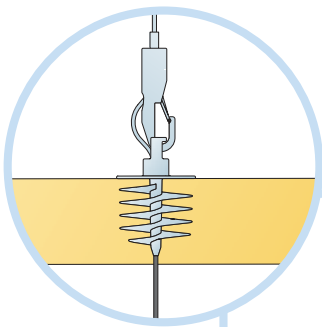

5. Connect Absorber anchor

6. Connect Absorber bracket  
 $\Delta=90-110, 110-130$

7. Connect Absorber anchor

**x4**

**x1**

Connect Anchor screw with eye

Connect Anchor screw

Connect Installation screw MWL

Connect Fixing plate

Connect Absorber anchor bit

**Ecophon**<sup>®</sup>  
SAINT-GOBAIN

A SOUND EFFECT ON PEOPLE

[www.ecophon.com](http://www.ecophon.com)

Alt 1

→ 1

→ 10

Alt 2

→ 11

→ 16

**3**

**4**

**5**

**6**

$\alpha$	L
15°	435
30°	390
45°	320
60°	225

**7**

**8**

**≤4**

9

$\alpha$	L
15°	435
30°	390
45°	320

$\leq 3$

10

13