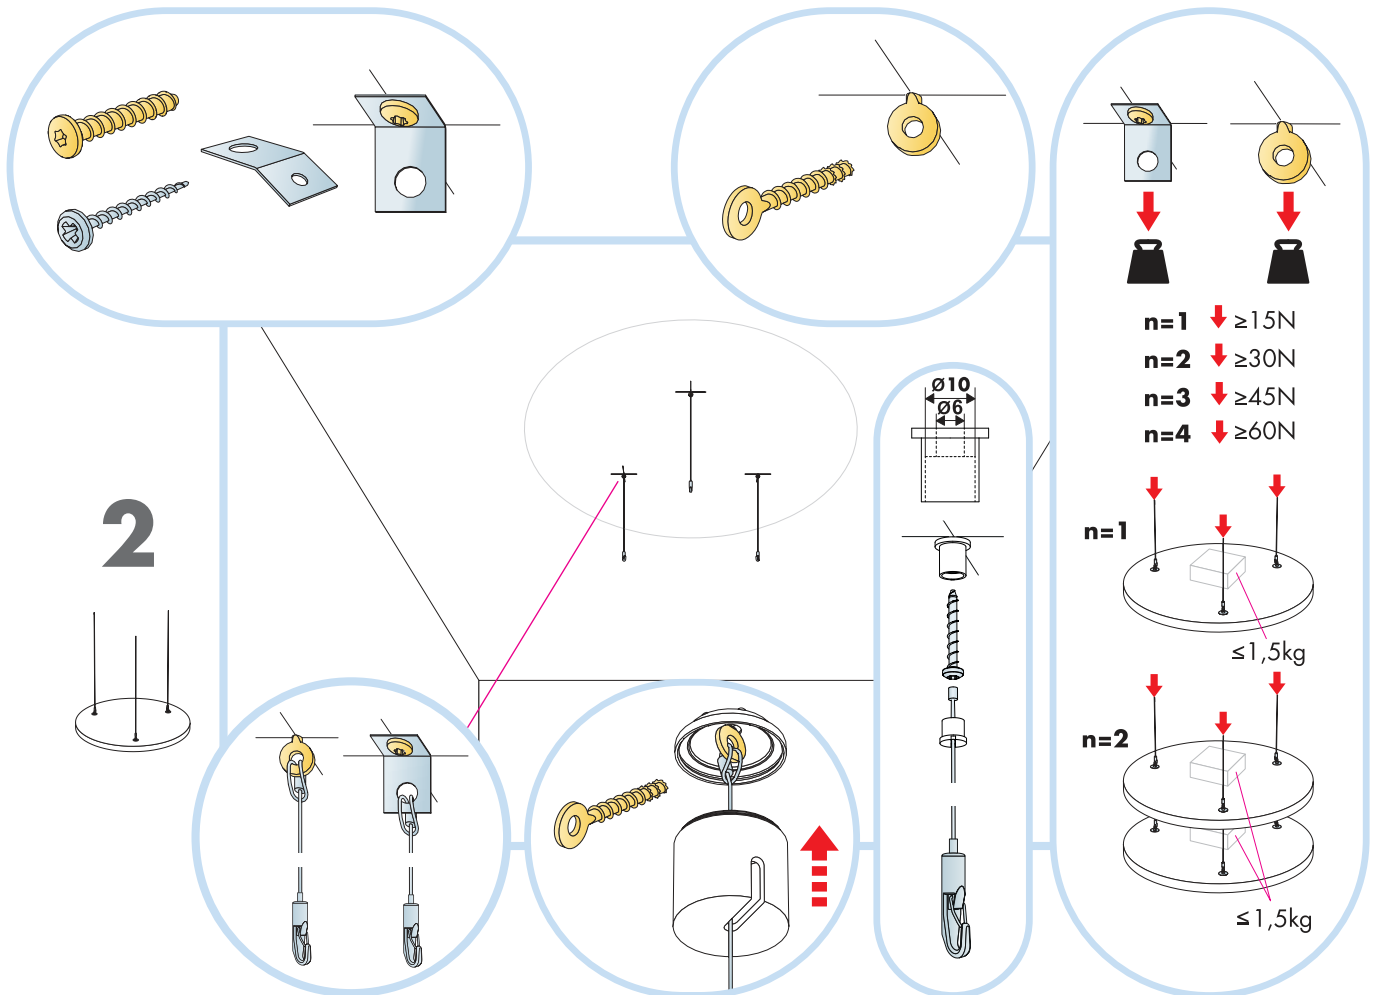

**Ecophon Solo**<sup>™</sup>  
**Circle**  
Ø800  
M411

1. Ecophon Solo Circle Ø800

2. Connect Adjustable wire hanger  
L=2000/5000 mm

3. Connect Covering cup

4. Connect Adjustable wire kit  
L=800/1500 mm

5. Connect Absorber anchor

6. Connect Absorber bracket  
 $\Delta=90-110, 110-130$

7. Connect Absorber anchor

**x4**

**x1**

Connect Anchor screw with eye

Connect Anchor screw

Connect Installation screw MWL

Connect Fixing plate

Connect Absorber anchor bit

**Ecophon**<sup>®</sup>  
SAINT-GOBAIN

A SOUND EFFECT ON PEOPLE

[www.ecophon.com](http://www.ecophon.com)

Alt 1

→ 1

→ 10

Alt 2

→ 11

→ 16

**3**

**4**

**5**

**6**

$\alpha$	L
15°	435
30°	390
45°	320
60°	225