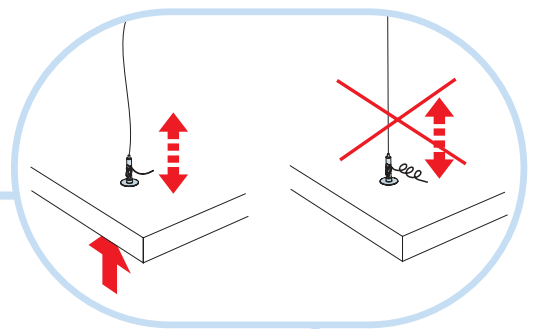

5. Connect Absorber anchor

6. Connect Absorber bracket  
 $\Delta=90-110, 110-130$

7. Connect Absorber anchor

**x4**

**x1**

Connect Anchor screw with eye

Connect Anchor screw

Connect Installation screw MWL

Alt 2

→ 11

→ 16

**3**

**4**

**5**

**6**

$\alpha$	L
15°	435
30°	390
45°	320
60°	225

**7**

**8**

**≤4**

9

$\alpha$	L
15°	435
30°	390
45°	320

$\leq 3$

10

13