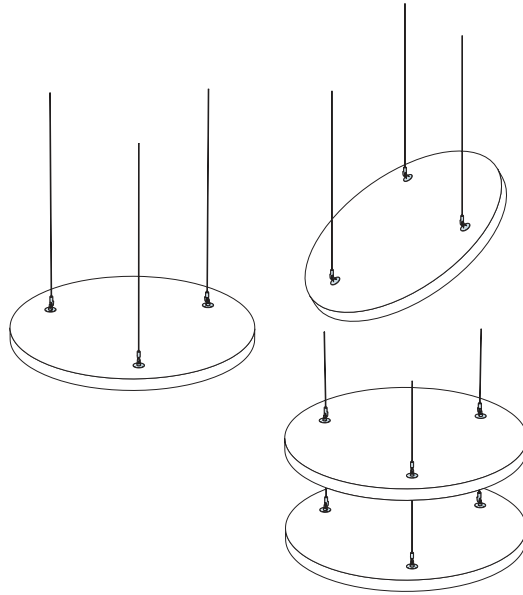

**Ecophon Solo**<sup>™</sup>  
**Circle**  
Ø800  
M411

1. Ecophon Solo Circle Ø800

2. Connect Adjustable wire hanger  
L=2000/5000 mm

3. Connect Covering cup

4. Connect Adjustable wire kit  
L=800/1500 mm

5. Connect Absorber anchor

6. Connect Absorber bracket  
 $\Delta=90-110, 110-130$

7. Connect Absorber anchor

**x4**

**x1**

Connect Anchor screw with eye

Connect Anchor screw

Connect Installation screw MWL

Connect Fixing plate

Connect Absorber anchor bit

**Ecophon**<sup>®</sup>  
SAINT-GOBAIN

A SOUND EFFECT ON PEOPLE

[www.ecophon.com](http://www.ecophon.com)

Alt 1

→ 1

→ 10

Alt 2

→ 11

→ 16

**3**

**4**

**5**

**6**

$\alpha$	L
15°	435
30°	390
45°	320
60°	225