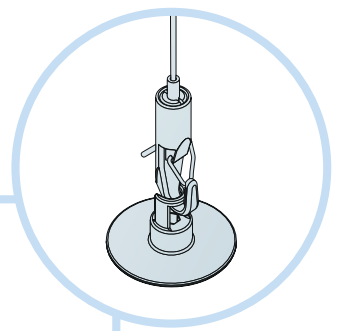

Connect Fixing plate

Connect Absorber anchor bit

**Ecophon**<sup>®</sup>  
SAINT-GOBAIN

A SOUND EFFECT ON PEOPLE

[www.ecophon.com](http://www.ecophon.com)

Alt 1

→ 1

→ 10

Alt 2

→ 11

→ 16

**3**

**4**

**5**

**6**

$\alpha$	L
15°	435
30°	390
45°	320
60°	225