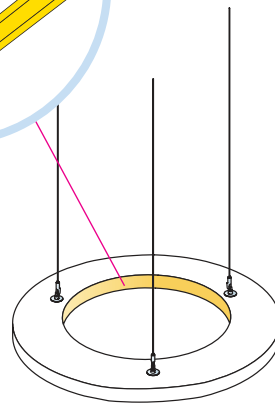

5. Connect Absorber anchor

6. Connect Absorber bracket  
 $\Delta=90-110, 110-130$

7. Connect Absorber anchor

**x4**

**x1**

Connect Anchor screw with eye

Connect Anchor screw

Connect Installation screw MWL

Alt 2

→ 11

→ 16

**3**

**4**

**5**

**6**

$\alpha$	L
15°	435
30°	390
45°	320
60°	225

**7**

**8**

**≤4**

9

$\alpha$	L
15°	435
30°	390
45°	320

$\leq 3$

10

13

14

15

- 1
- 2
- 3

16