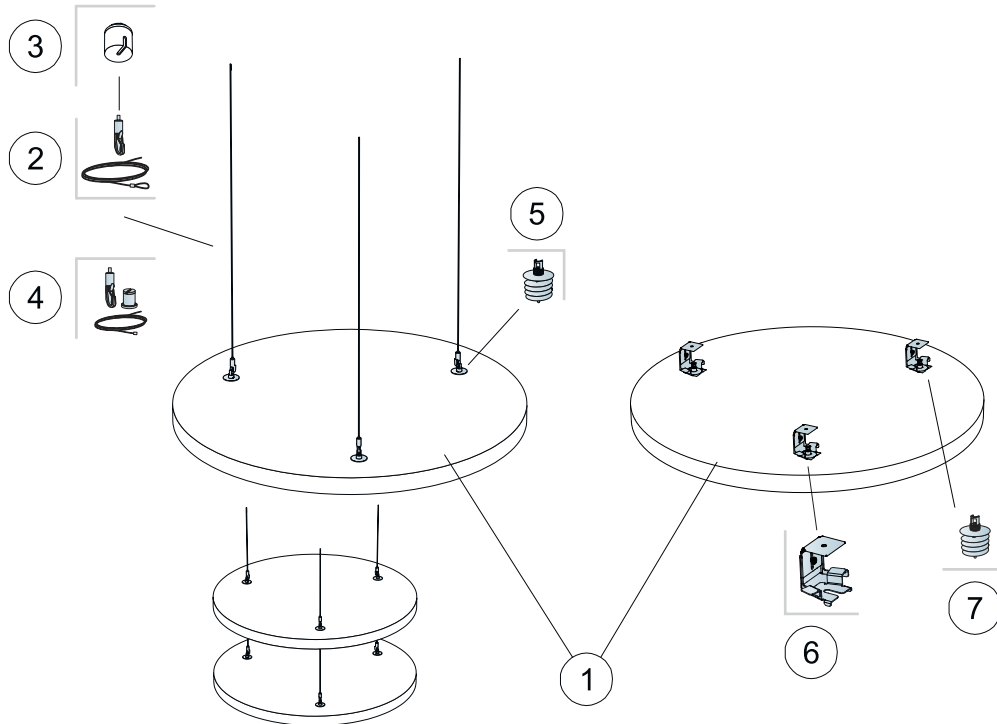

**Ecophon Solo**<sup>™</sup>  
**Circle**  
Ø800  
M411

1. Ecophon Solo Circle Ø800

2. Connect Adjustable wire hanger  
L=2000/5000 mm

3. Connect Covering cup

4. Connect Adjustable wire kit  
L=800/1500 mm

5. Connect Absorber anchor

6. Connect Absorber bracket  
 $\Delta=90-110, 110-130$

7. Connect Absorber anchor

**x4**

**x1**

Connect Anchor screw with eye

Connect Anchor screw

Connect Installation screw MWL

Connect Fixing plate

Connect Absorber anchor bit

**Ecophon**<sup>®</sup>  
SAINT-GOBAIN

A SOUND EFFECT ON PEOPLE

[www.ecophon.com](http://www.ecophon.com)

Alt 1

→ 1

→ 10

**7**

**8**

**≤4**

9

$\alpha$	L
15°	435
30°	390
45°	320

$\leq 3$

10

13