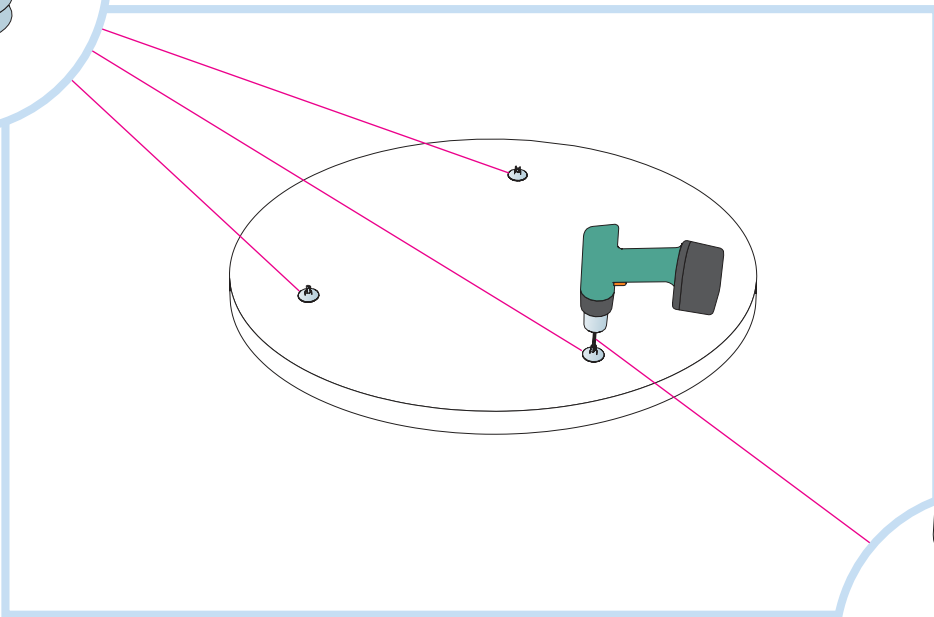

5. Connect Absorber anchor

6. Connect Absorber bracket  
 $\Delta=90-110, 110-130$

7. Connect Absorber anchor

**x4**

**x1**

Connect Anchor screw with eye

Connect Anchor screw

Connect Installation screw MWL

Alt 2

→ 11

→ 16

**3**

**4**

**5**

**6**

$\alpha$	L
15°	435
30°	390
45°	320
60°	225

**7**

**8**

**≤4**

9

$\alpha$	L
15°	435
30°	390
45°	320

$\leq 3$

10

13