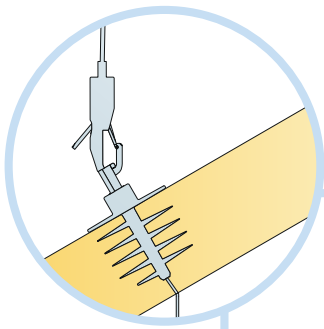

9

α	L
15°	435
30°	390
45°	320

≤ 3

10