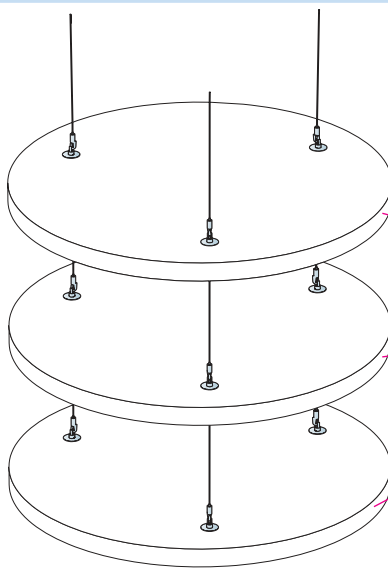

**Ecophon Solo**<sup>™</sup>  
**Circle**  
Ø800  
M411

1. Ecophon Solo Circle Ø800

2. Connect Adjustable wire hanger  
L=2000/5000 mm

3. Connect Covering cup

4. Connect Adjustable wire kit  
L=800/1500 mm

5. Connect Absorber anchor

6. Connect Absorber bracket  
 $\Delta=90-110, 110-130$

7. Connect Absorber anchor

**x4**

**x1**

Connect Anchor screw with eye

Connect Anchor screw

Connect Installation screw MWL

Alt 2

→ 11

→ 16

**3**

**4**

**5**

**6**

$\alpha$	L
15°	435
30°	390
45°	320
60°	225

**7**

**8**

**≤4**

9

$\alpha$	L
15°	435
30°	390
45°	320

$\leq 3$

10

13