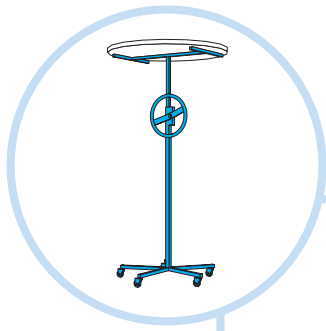

**Ecophon Solo**<sup>™</sup>  
**Circle**  
Ø800  
M411

1. Ecophon Solo Circle Ø800

2. Connect Adjustable wire hanger  
L=2000/5000 mm

3. Connect Covering cup

4. Connect Adjustable wire kit  
L=800/1500 mm

Connect Fixing plate

Connect Absorber anchor bit

**Ecophon**<sup>®</sup>  
SAINT-GOBAIN

A SOUND EFFECT ON PEOPLE

[www.ecophon.com](http://www.ecophon.com)

Alt 1

→ 1

→ 10

Alt 2

→ 11

→ 16

**3**

**4**

**5**

**6**

$\alpha$	L
15°	435
30°	390
45°	320
60°	225

**7**

**8**

**≤4**

9

$\alpha$	L
15°	435
30°	390
45°	320

$\leq 3$

10

13