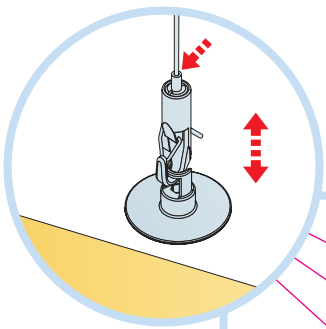

5. Connect Absorber anchor

6. Connect Absorber bracket  
 $\Delta=90-110, 110-130$

7. Connect Absorber anchor

**x4**

**x1**

Connect Anchor screw with eye

Connect Anchor screw

Connect Installation screw MWL

Alt 2

→ 11

→ 16

**3**

**4**

**5**

**6**

$\alpha$	L
15°	435
30°	390
45°	320
60°	225

**7**

**8**

**≤4**

9

$\alpha$	L
15°	435
30°	390
45°	320

$\leq 3$

10

13