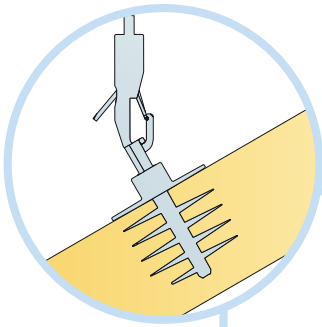

5. Connect Absorber anchor

6. Connect Absorber bracket  
 $\Delta=90-110, 110-130$

7. Connect Absorber anchor

**x4**

**x1**

Connect Anchor screw with eye

Connect Anchor screw

Connect Installation screw MWL

Connect Fixing plate

Connect Absorber anchor bit

**Ecophon**<sup>®</sup>  
SAINT-GOBAIN

A SOUND EFFECT ON PEOPLE

[www.ecophon.com](http://www.ecophon.com)

Alt 1

→ 1

→ 10

Alt 2

→ 11

→ 16

**3**

**4**

**5**

**6**

$\alpha$	L
15°	435
30°	390
45°	320
60°	225

**7**

**8**

**≤4**

9

$\alpha$	L
15°	435
30°	390
45°	320

$\leq 3$

10

13