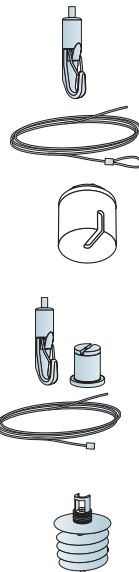

**Ecophon Solo**<sup>™</sup>  
**Circle**  
Ø800  
M411

1. Ecophon Solo Circle Ø800

2. Connect Adjustable wire hanger  
L=2000/5000 mm

3. Connect Covering cup

4. Connect Adjustable wire kit  
L=800/1500 mm

5. Connect Absorber anchor

6. Connect Absorber bracket  
 $\Delta=90-110, 110-130$

7. Connect Absorber anchor

**x4**

**x1**

Connect Anchor screw with eye

Connect Anchor screw

Connect Installation screw MWL

Connect Fixing plate

Connect Absorber anchor bit

**Ecophon**<sup>®</sup>  
SAINT-GOBAIN

A SOUND EFFECT ON PEOPLE

[www.ecophon.com](http://www.ecophon.com)

Alt 1

→ 1

→ 10

Alt 2

→ 11

→ 16

**3**

**4**

**5**

**6**

$\alpha$	L
15°	435
30°	390
45°	320
60°	225