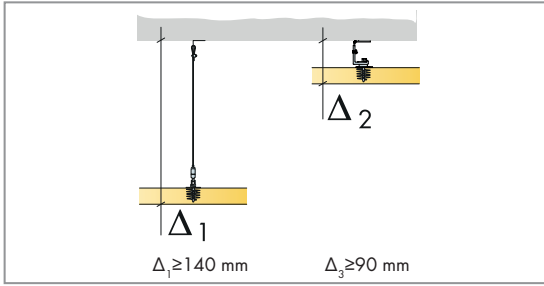

**Ecophon Solo**<sup>™</sup>  
**Circle**  
Ø800  
M411

1. Ecophon Solo Circle Ø800

2. Connect Adjustable wire hanger  
L=2000/5000 mm

3. Connect Covering cup

4. Connect Adjustable wire kit  
L=800/1500 mm

5. Connect Absorber anchor

6. Connect Absorber bracket  
 $\Delta=90-110, 110-130$

7. Connect Absorber anchor

**x4**

**x1**

Connect Anchor screw with eye

Connect Anchor screw

Connect Installation screw MWL