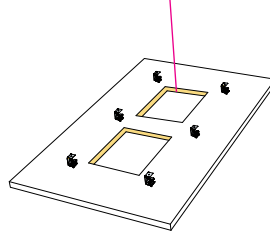

4. Connect Adjustable wire hanger
L=2000 mm

x2

x1

Connect Anchor screw

Connect Installation screw MWL

Connect Absorber anchor bit

Ecophon[®]
SAINT-GOBAIN

A SOUND EFFECT ON PEOPLE

2

3

4

7

10

11

12

13

X	~Δ
1190	500
1270	550
1350	600
1430	650
1515	700
1595	750
1690	800
1780	850
1875	900
1965	950