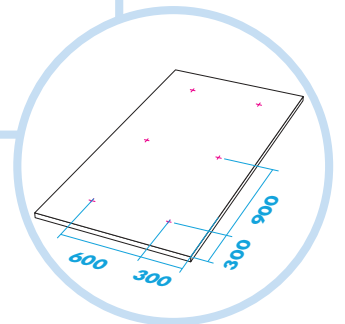

4. Connect Adjustable wire hanger
L=2000 mm

x2

x1

Connect Anchor screw

Connect Installation screw MWL

Connect Absorber anchor bit

Ecophon[®]
SAINT-GOBAIN

A SOUND EFFECT ON PEOPLE

2

3

4

7

10

11

12

13

X	~Δ
1190	500
1270	550
1350	600
1430	650
1515	700
1595	750
1690	800
1780	850
1875	900
1965	950