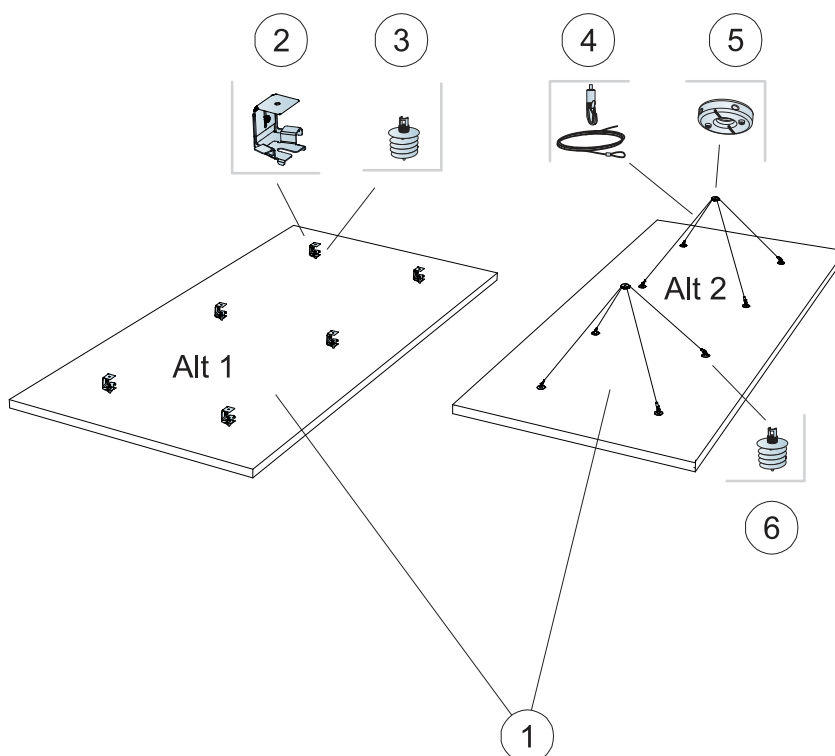

Ecophon Solo[™] Rectangle

2400x1200

M407

1. Ecophon Solo Rectangle 2400x1200

5. Connect One-point fixing

2. Connect Absorber bracket

6. Connect Absorber anchor

3. Connect Absorber anchor

4. Connect Adjustable wire hanger
L=2000 mm

x2

x1

Connect Anchor screw

Connect Installation screw MWL

Connect Absorber anchor bit

Ecophon[®]
SAINT-GOBAIN

A SOUND EFFECT ON PEOPLE

2

3

4

7

10

11

12

13

X	~Δ
1190	500
1270	550
1350	600
1430	650
1515	700
1595	750
1690	800
1780	850
1875	900
1965	950