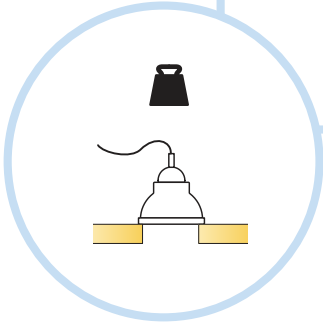

4. Connect Adjustable wire hanger
L=2000 mm

x2

x1

Connect Anchor screw

Connect Installation screw MWL

Connect Absorber anchor bit

Ecophon[®]
SAINT-GOBAIN

A SOUND EFFECT ON PEOPLE

2

3

4

7

10

11

12

13