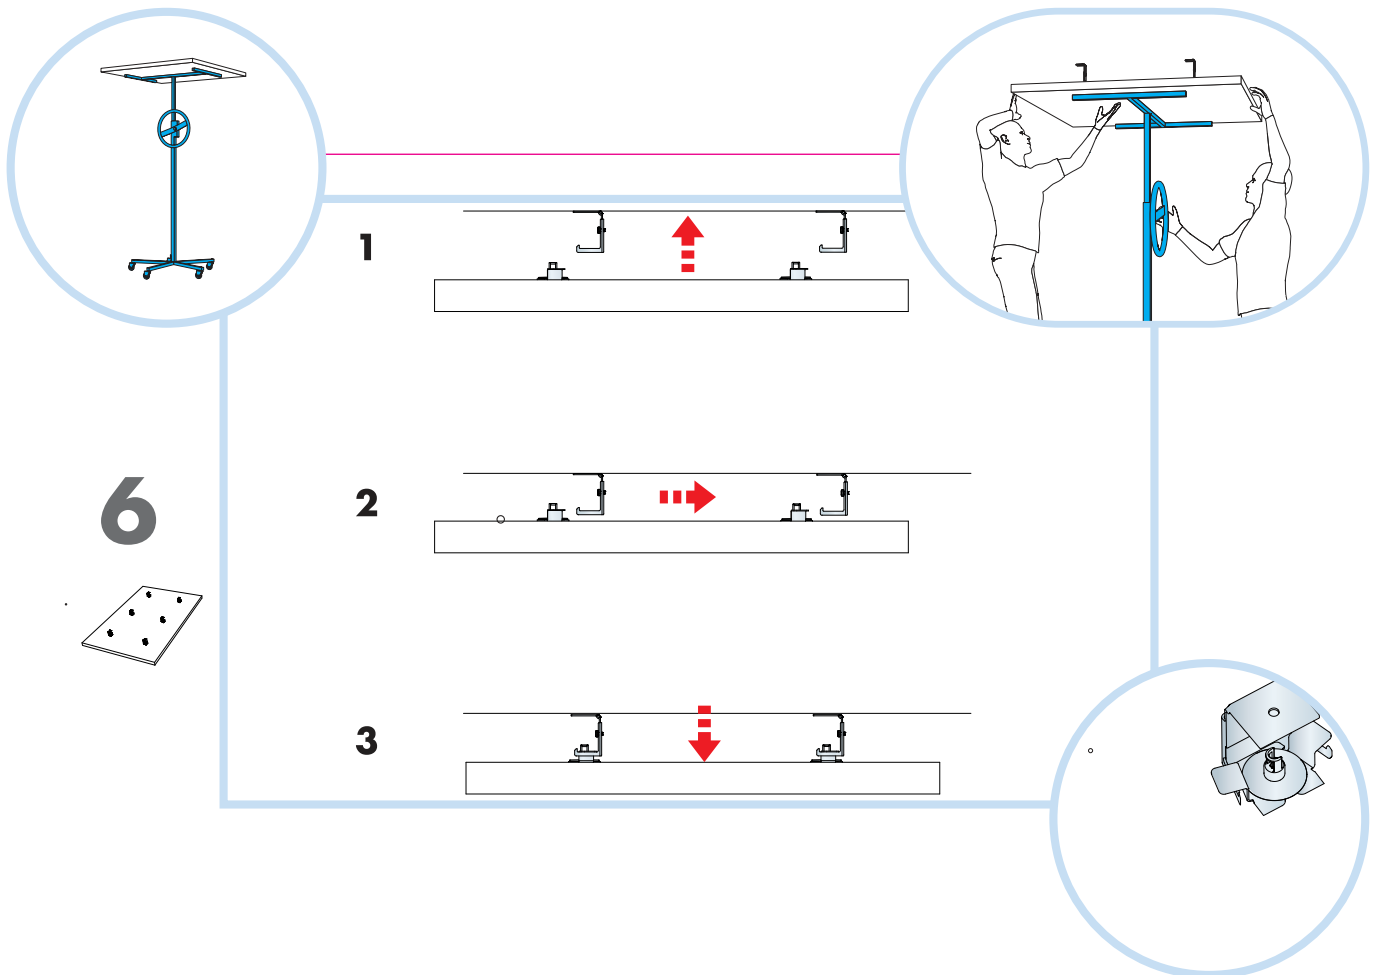

4. Connect Adjustable wire hanger
L=2000 mm

x2

x1

Connect Anchor screw

Connect Installation screw MWL

Connect Absorber anchor bit

Ecophon[®]
SAINT-GOBAIN

A SOUND EFFECT ON PEOPLE

2

3

4

7

10

11

12

13