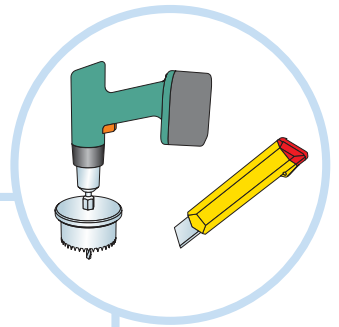

4. Connect Adjustable wire hanger
L=2000 mm

x2

x1

Connect Anchor screw

Connect Installation screw MWL

Connect Absorber anchor bit

Ecophon[®]
SAINT-GOBAIN

A SOUND EFFECT ON PEOPLE

2

3

4

7

10

11

12

13