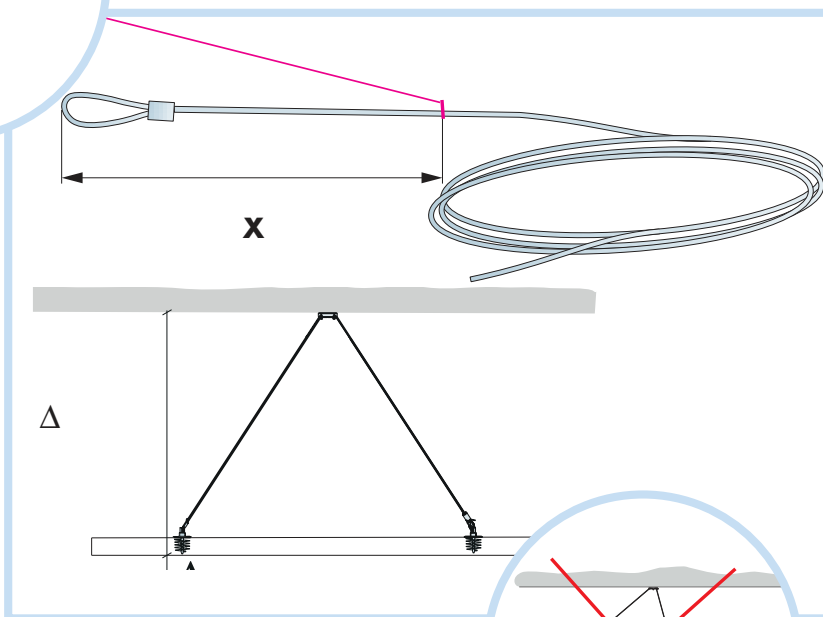

4. Connect Adjustable wire hanger
L=2000 mm

x2

x1

Connect Anchor screw

Connect Installation screw MWL

Connect Absorber anchor bit

Ecophon[®]
SAINT-GOBAIN

A SOUND EFFECT ON PEOPLE

2

3

4

7

10

11

12

13