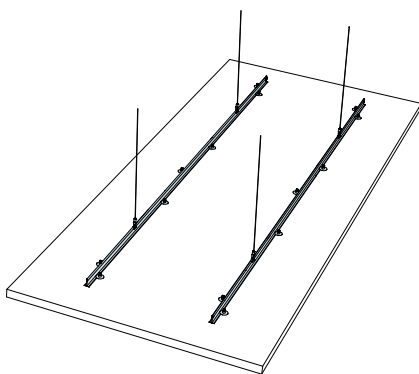

→ 11

Alt 2

→ 13