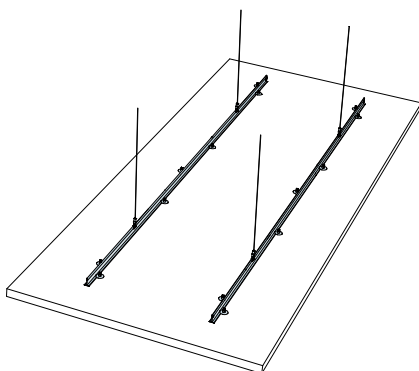

6. Connect T24 Main runner

7. Connect Absorber anchor

8. Connect Adjustable wire hanger
L=2000/5000 mm

9. Connect hanger clips

10. Connect installation screw BR

x2

x1

Connect Anchor screw with eye

→ 1

→ 11

Alt 2

→ 13

→ 21

3

4

5

6

7

α	L
15°	580
30°	520
45°	425

8

9

≤3

10

α	L
15°	580
30°	520