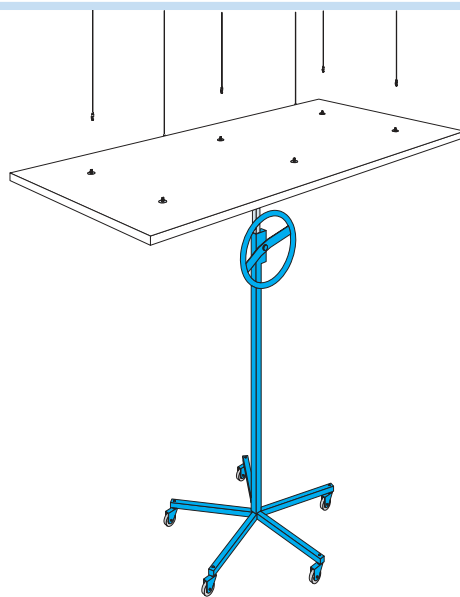

Ecophon Solo[™] Rectangle

2400x1200

M406

1. Ecophon Solo Rectangle 2400 x1200

2. Connect Adjustable wire hanger
L=2000/5000 mm

3. Connect Covering cup

4. Connect Adjustable wire kit
L=800/1500 mm

5. Connect Absorber anchor

6. Connect T24 Main runner

7. Connect Absorber anchor

8. Connect Adjustable wire hanger
L=2000/5000 mm

9. Connect hanger clips

10. Connect installation screw BR

x2

x1

Connect Anchor screw with eye

6

7

α	L
15°	580
30°	520
45°	425

8

9

≤3

10

α	L
15°	580
30°	520