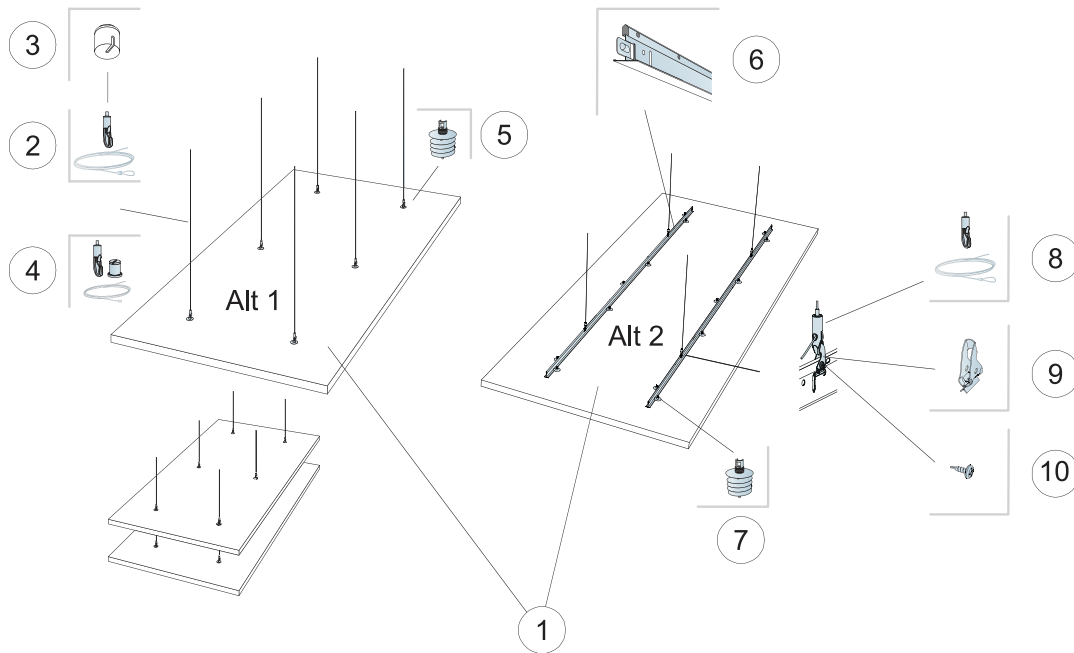

Ecophon Solo[™] Rectangle

2400x1200

M406

1. Ecophon Solo Rectangle 2400 x1200

2. Connect Adjustable wire hanger
L=2000/5000 mm

3. Connect Covering cup

4. Connect Adjustable wire kit
L=800/1500 mm

5. Connect Absorber anchor

6. Connect T24 Main runner

7. Connect Absorber anchor

8. Connect Adjustable wire hanger
L=2000/5000 mm

9. Connect hanger clips

10. Connect installation screw BR

x2

x1

Connect Anchor screw with eye

Connect Anchor screw

Connect Installation screw MWL

Connect Fixing plate

Connect Absorber anchor bit

Ecophon[®]
SAINT-GOBAIN

A SOUND EFFECT ON PEOPLE

www.ecophon.com

Alt 1

6

7

α	L
15°	580
30°	520
45°	425

8

9

≤3

10

α	L
15°	580
30°	520