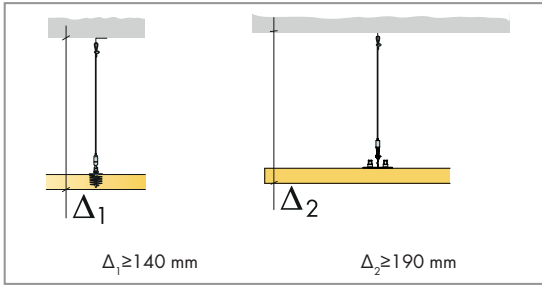

Ecophon Solo[™] Rectangle

2400x1200

M406

1. Ecophon Solo Rectangle 2400 x1200

2. Connect Adjustable wire hanger
L=2000/5000 mm

3. Connect Covering cup

4. Connect Adjustable wire kit
L=800/1500 mm

5. Connect Absorber anchor

6. Connect T24 Main runner

7. Connect Absorber anchor

8. Connect Adjustable wire hanger
L=2000/5000 mm

9. Connect hanger clips

10. Connect installation screw BR

x2

x1

Connect Anchor screw with eye