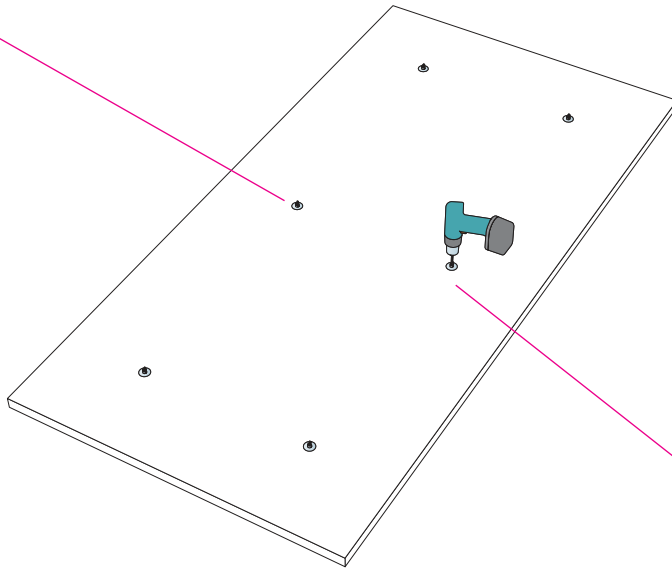

6. Connect T24 Main runner

7. Connect Absorber anchor

8. Connect Adjustable wire hanger
L=2000/5000 mm

9. Connect hanger clips

10. Connect installation screw BR

x2

x1

Connect Anchor screw with eye

→ 1

→ 11

Alt 2

→ 13

→ 21

3

4

5

6

7

α	L
15°	580
30°	520
45°	425

8

9

≤3

10

α	L
15°	580
30°	520