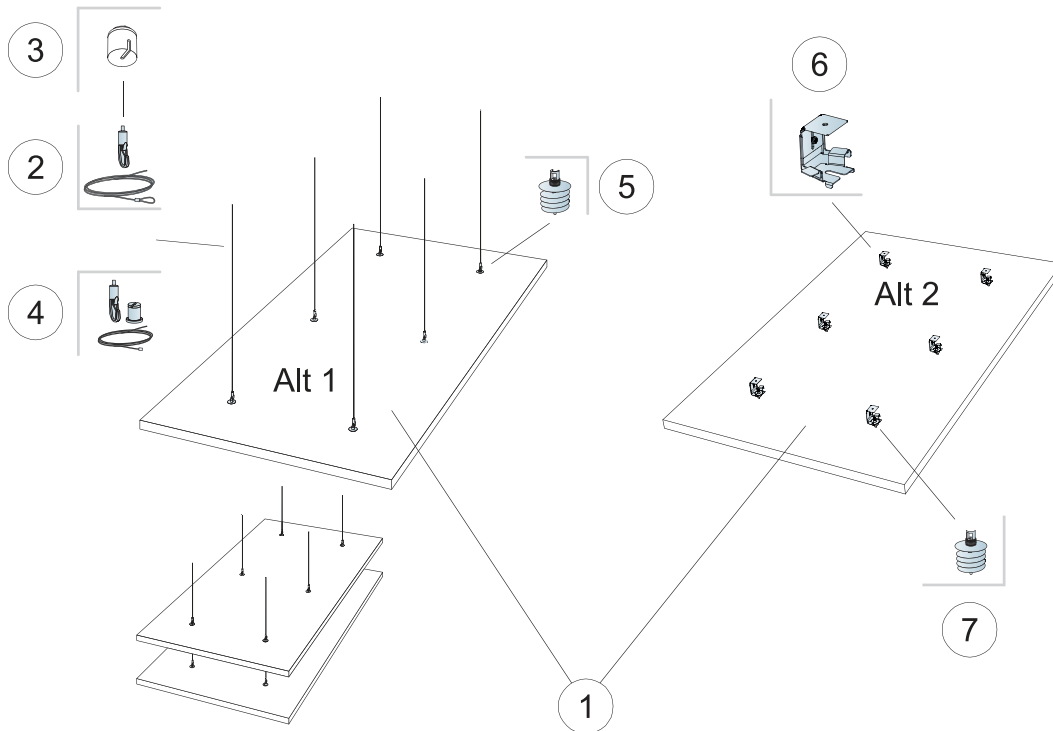

Ecophon Solo[™] Rectangle

1800x1200
M404

1. Ecophon Solo Rectangle 1800x1200

2. Connect Adjustable wire hanger
L=2000/5000 mm

3. Connect Covering cup

4. Connect Adjustable wire kit
L=800/1500 mm

5. Connect Absorber anchor

6. Connect Absorber bracket
Δ=90-110, 110-130

7. Connect Absorber anchor

x2

x1

Connect Anchor screw with eye

Connect Anchor screw

Connect Installation screw MWL

Connect Fixing plate

→ 10

→ 16

1

2

5

6

7

8