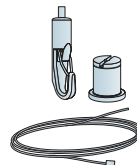

Ecophon Solo[™] Rectangle

1800x1200
M404

1. Ecophon Solo Rectangle 1800x1200

2. Connect Adjustable wire hanger
L=2000/5000 mm

3. Connect Covering cup

4. Connect Adjustable wire kit
L=800/1500 mm

5. Connect Absorber anchor

6. Connect Absorber bracket
Δ=90-110, 110-130

7. Connect Absorber anchor

x2

x1

Connect Anchor screw with eye

Connect Anchor screw

Connect Installation screw MWL

Connect Fixing plate