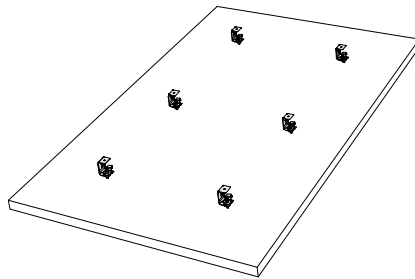

6. Connect Absorber bracket
Δ=90-110, 110-130

7. Connect Absorber anchor

x2

x1

Connect Anchor screw with eye

Connect Anchor screw

Connect Installation screw MWL

Connect Fixing plate

Connect Absorber anchor bit

Ecophon[®]
SAINT-GOBAIN

A SOUND EFFECT ON PEOPLE

www.ecophon.com

Alt 1

→ 1

→ 9

Alt 2