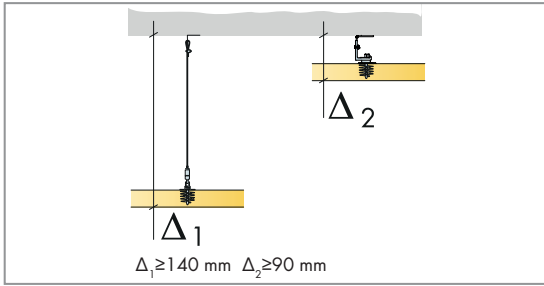

Ecophon Solo[™] Rectangle

1800x1200
M404

1. Ecophon Solo Rectangle 1800x1200

2. Connect Adjustable wire hanger
L=2000/5000 mm

3. Connect Covering cup

4. Connect Adjustable wire kit
L=800/1500 mm

5. Connect Absorber anchor

6. Connect Absorber bracket
Δ=90-110, 110-130

7. Connect Absorber anchor

x2

x1

Connect Anchor screw with eye

Connect Anchor screw

Connect Installation screw MWL

Connect Fixing plate