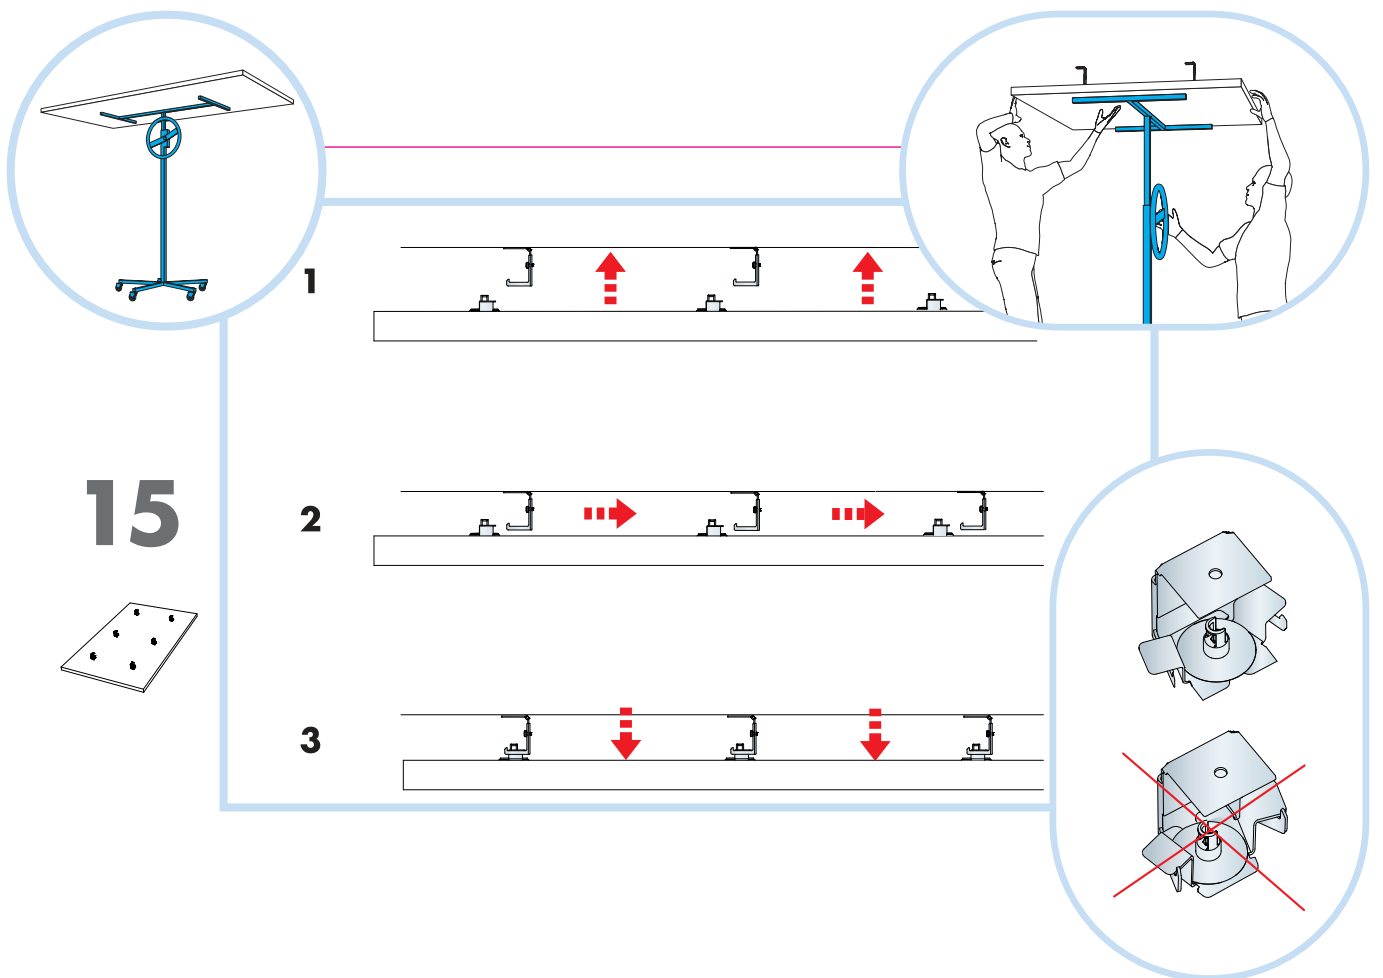

6. Connect Absorber bracket
Δ=90-110, 110-130

7. Connect Absorber anchor

x2

x1

Connect Anchor screw with eye

Connect Anchor screw

Connect Installation screw MWL

Connect Fixing plate

9

10

11

12

13

16