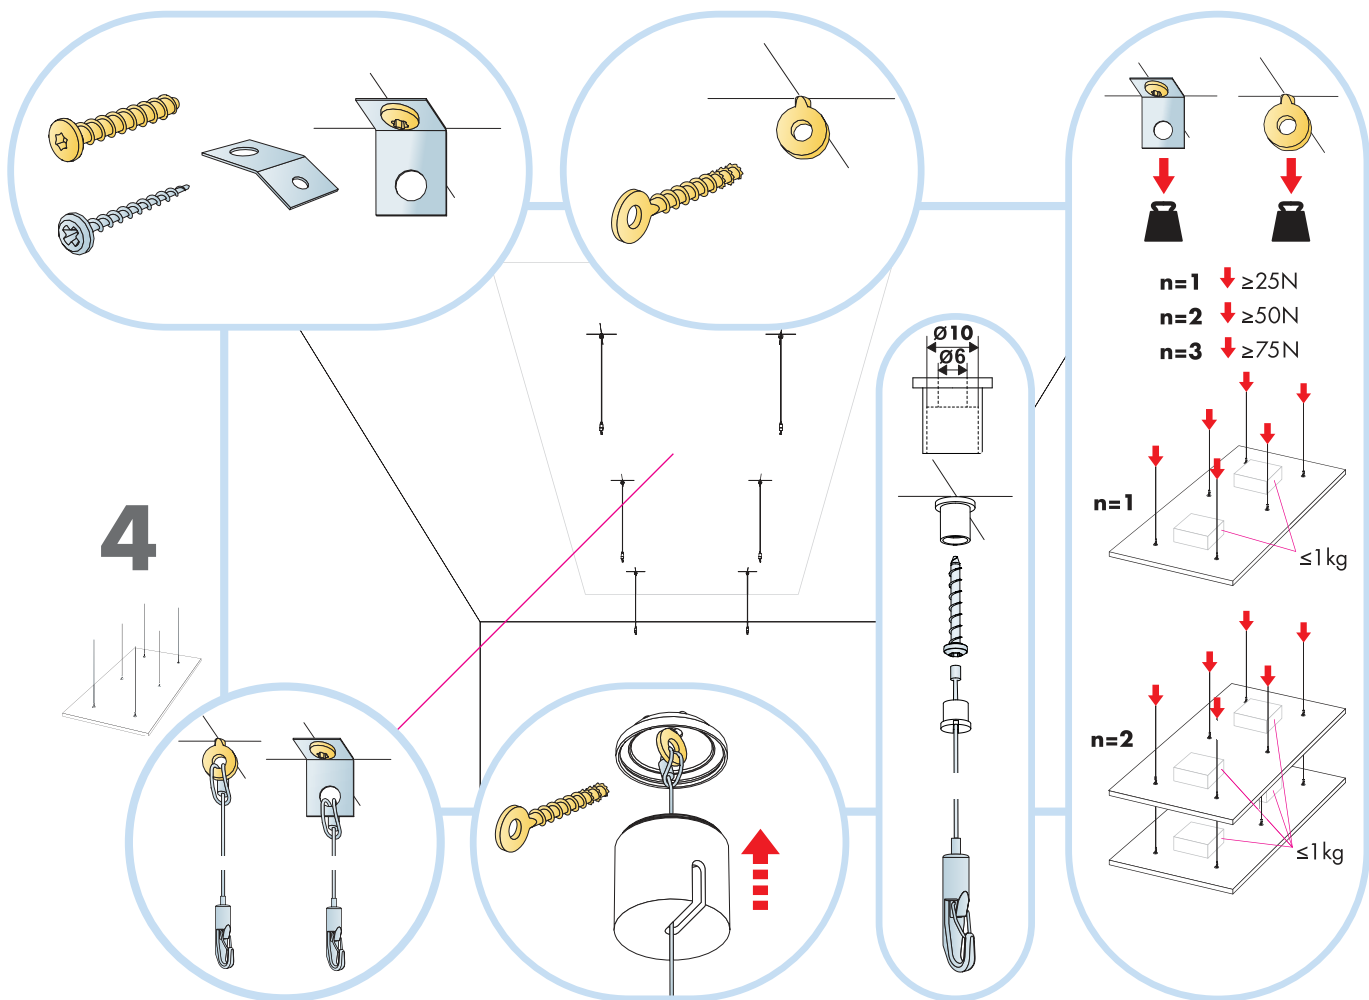

6. Connect Absorber bracket
Δ=90-110, 110-130

7. Connect Absorber anchor

x2

x1

Connect Anchor screw with eye

Connect Anchor screw

Connect Installation screw MWL

Connect Fixing plate

→ 10

→ 16

1

2

5

6

7

8