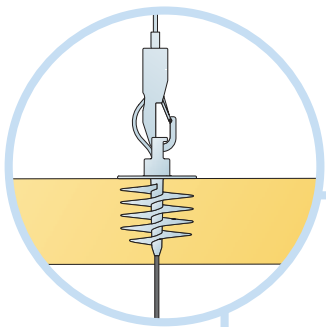

6. Connect Absorber bracket
Δ=90-110, 110-130

7. Connect Absorber anchor

x2

x1

Connect Anchor screw with eye

Connect Anchor screw

Connect Installation screw MWL

Connect Fixing plate

→ 10

→ 16

1

2

5

6

7

8