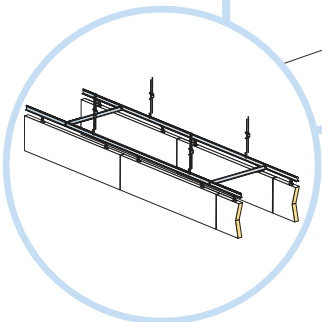

3. Connect T-24 Main runner

4. Connect T-24 Cross tee,
L=600 mm

5. Connect Adjustable hanger

6. Connect Hanger clip

7. Connect Baffle clip

8. Connect Guiding pin

1200x600, 1800x600

1200x300, 1800x300

1¹

	L
1800	697mm

8

9

12

Connect Laser angle

13