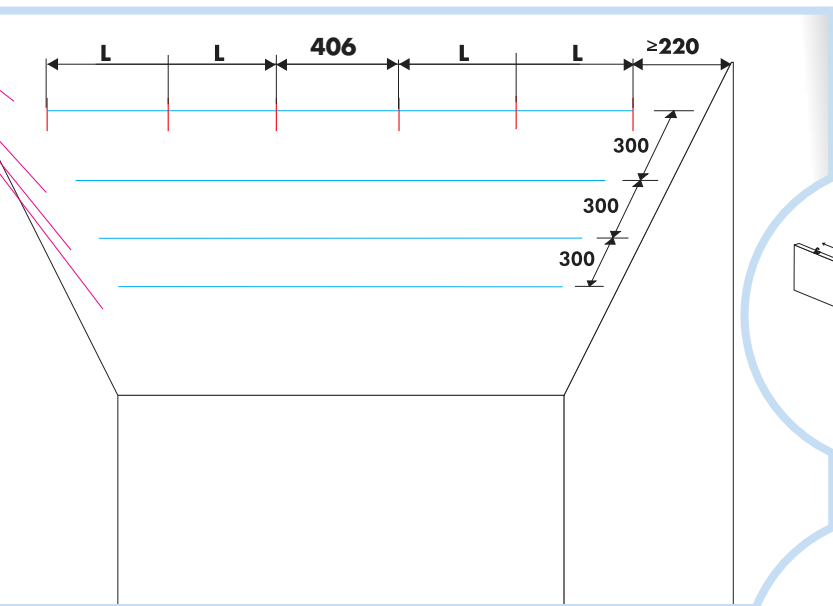

3. Connect T-24 Main runner

4. Connect T-24 Cross tee,
L=600 mm

5. Connect Adjustable hanger

6. Connect Hanger clip

7. Connect Baffle clip

8. Connect Guiding pin

1200x600, 1800x600

1200x300, 1800x300

1200x200, 1800x200

Ecophon[®]
SAINT-GOBAIN

A SOUND EFFECT ON PEOPLE

www.ecophon.com

Alt 1

Alt 2

1

	L
1200	794mm

1¹

	L
1800	697mm

8

9

12

Connect Laser angle

13