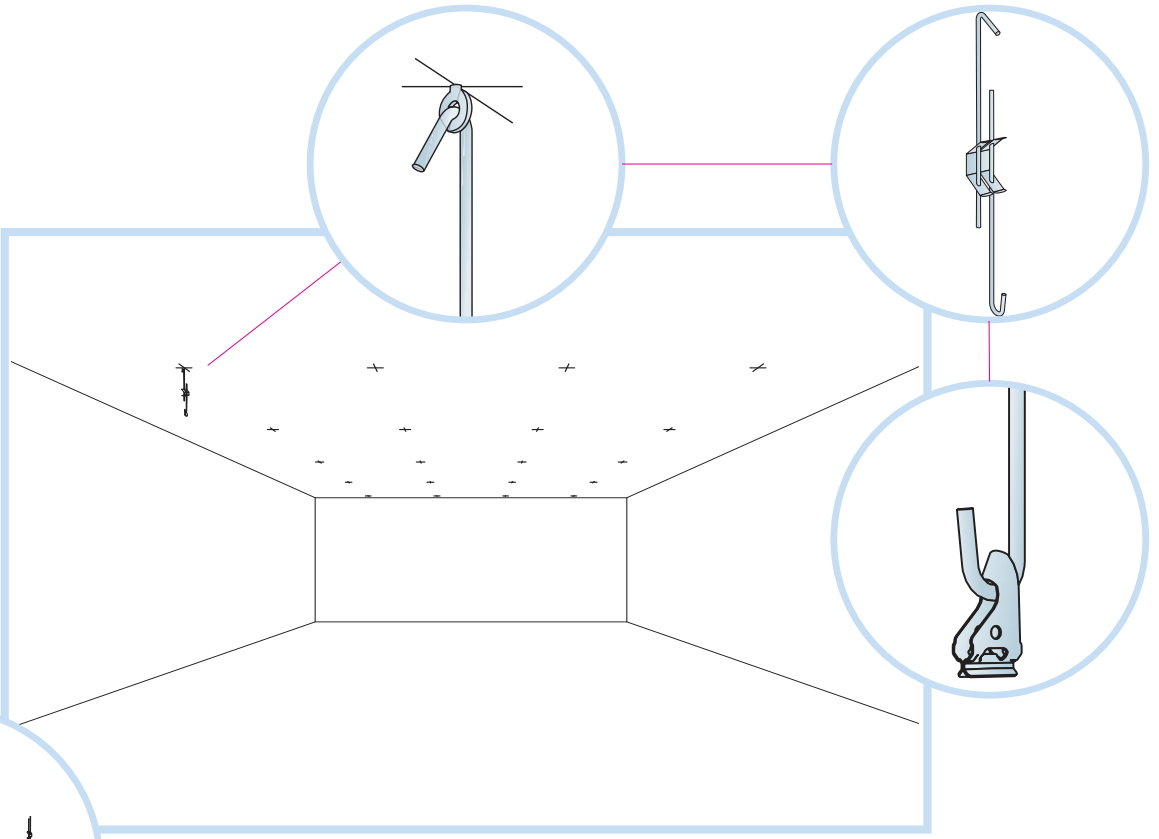

3. Connect T-24 Main runner

4. Connect T-24 Cross tee,
L=600 mm

5. Connect Adjustable hanger

6. Connect Hanger clip

7. Connect Baffle clip

8. Connect Guiding pin

1200x600, 1800x600

1200x300, 1800x300

1¹

	L
1800	697mm

8

9

12

Connect Laser angle

13