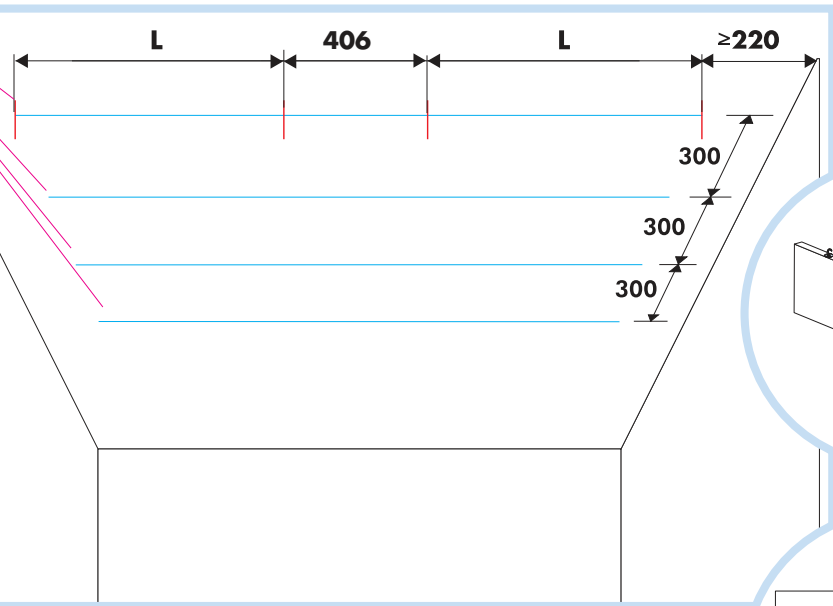

Ecophon Solo[™] Baffle hook

1200x200, 1200x300, 1200x600,
1800x200, 1800x300, 1800x600

M491

1. Solo Baffle hook
1200x200 1800x200
1200x300 1800x300
1200x600 1800x600

2. Connect Adjustable wire hanger
L= 2000/5000 mm

3. Connect T-24 Main runner

4. Connect T-24 Cross tee,
L=600 mm

5. Connect Adjustable hanger

6. Connect Hanger clip

7. Connect Baffle clip

8. Connect Guiding pin

1200x600, 1800x600

1200x300, 1800x300

1200x200, 1800x200

Ecophon[®]
SAINT-GOBAIN

A SOUND EFFECT ON PEOPLE

www.ecophon.com

Alt 1

Alt 2

1

	L
1200	794mm

1¹

	L
1800	697mm

8

9

12

Connect Laser angle

13