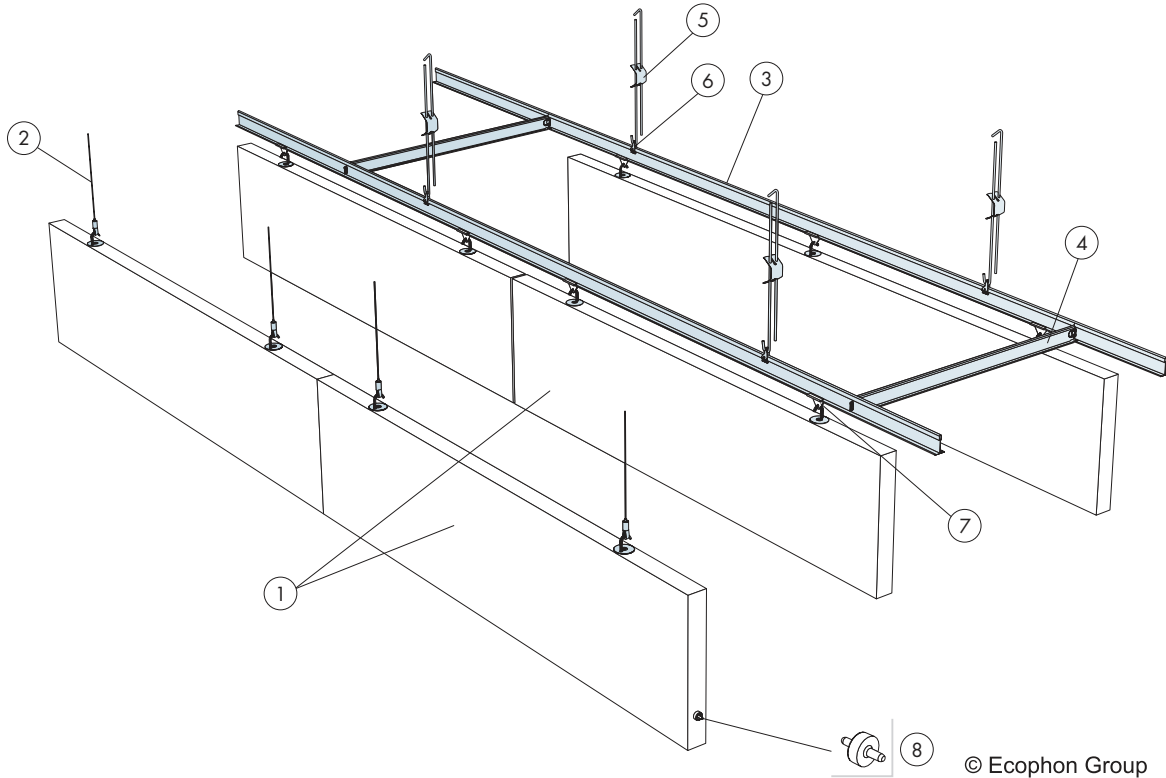

Ecophon Solo[™] Baffle hook

1200x200, 1200x300, 1200x600,
1800x200, 1800x300, 1800x600

M491

1. Solo Baffle hook
1200x200 1800x200
1200x300 1800x300
1200x600 1800x600

2. Connect Adjustable wire hanger
L= 2000/5000 mm

3. Connect T-24 Main runner

4. Connect T-24 Cross tee,
L=600 mm

5. Connect Adjustable hanger

6. Connect Hanger clip

7. Connect Baffle clip

8. Connect Guiding pin

1200x600, 1800x600

1200x300, 1800x300

1200x200, 1800x200

Ecophon[®]
SAINT-GOBAIN

A SOUND EFFECT ON PEOPLE

www.ecophon.com

Alt 1

Alt 2

1

	L
1200	794mm

1¹

	L
1800	697mm

8

9

12

Connect Laser angle

13