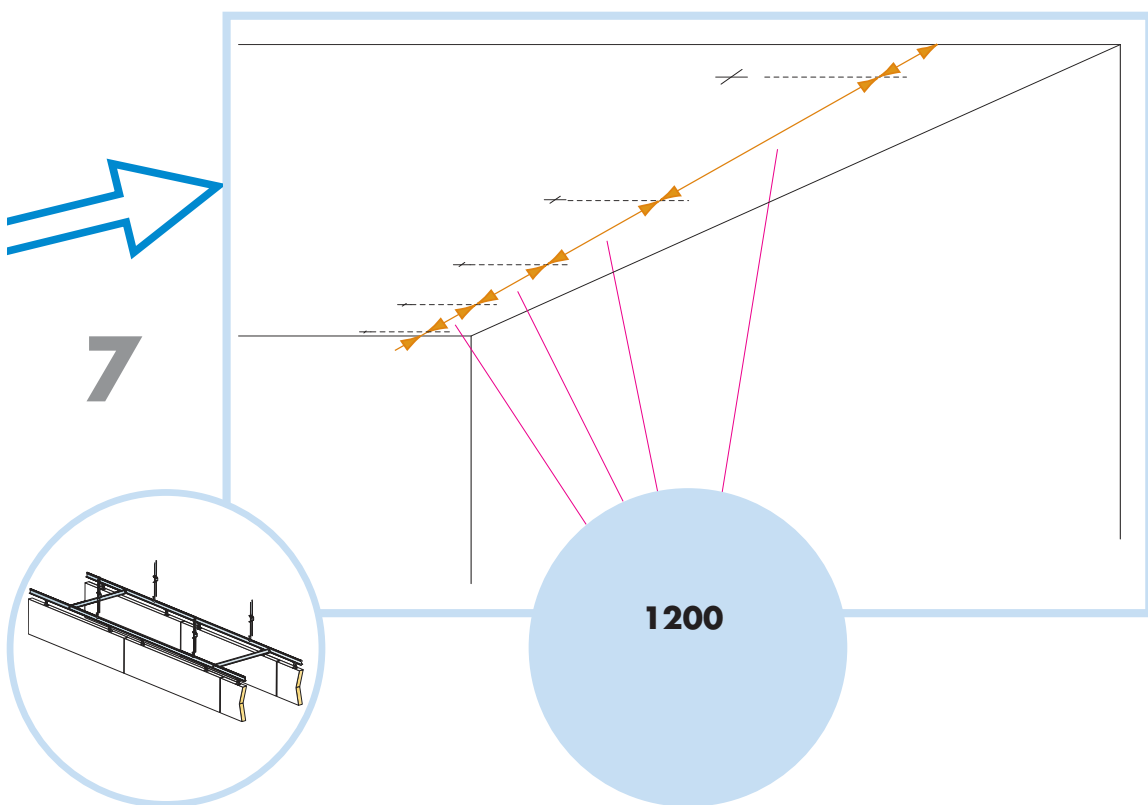

3. Connect T-24 Main runner

4. Connect T-24 Cross tee,
L=600 mm

5. Connect Adjustable hanger

6. Connect Hanger clip

7. Connect Baffle clip

8. Connect Guiding pin

1200x600, 1800x600

1200x300, 1800x300

1200x200, 1800x200

Ecophon[®]
SAINT-GOBAIN

A SOUND EFFECT ON PEOPLE

www.ecophon.com

Alt 1

Alt 2

1

	L
1200	794mm

1¹

	L
1800	697mm

8

9

12

Connect Laser angle

13