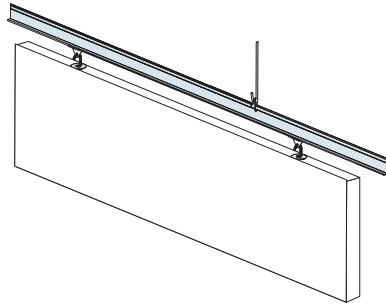

Ecophon Solo[™] Baffle hook

1200x200, 1200x300, 1200x600,
1800x200, 1800x300, 1800x600

M491

1. Solo Baffle hook
1200x200 1800x200
1200x300 1800x300
1200x600 1800x600

2. Connect Adjustable wire hanger
L= 2000/5000 mm

3. Connect T-24 Main runner

4. Connect T-24 Cross tee,
L=600 mm

5. Connect Adjustable hanger

6. Connect Hanger clip

7. Connect Baffle clip

8. Connect Guiding pin

1200x600, 1800x600

1200x300, 1800x300

1200x200, 1800x200

Ecophon[®]
SAINT-GOBAIN

A SOUND EFFECT ON PEOPLE

www.ecophon.com

Alt 1

Alt 2

1

	L
1200	794mm

1¹

	L
1800	697mm

8

9

12

Connect Laser angle

13