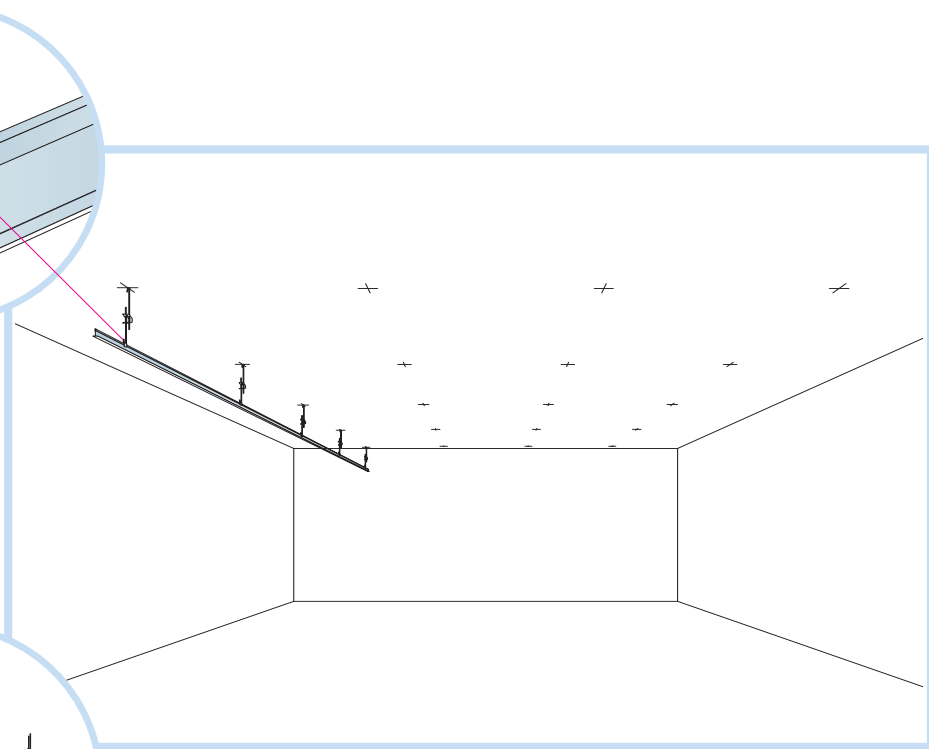

3. Connect T-24 Main runner

4. Connect T-24 Cross tee,
L=600 mm

5. Connect Adjustable hanger

6. Connect Hanger clip

7. Connect Baffle clip

8. Connect Guiding pin

1200x600, 1800x600

1200x300, 1800x300

1¹

	L
1800	697mm

8

9

12

Connect Laser angle

13