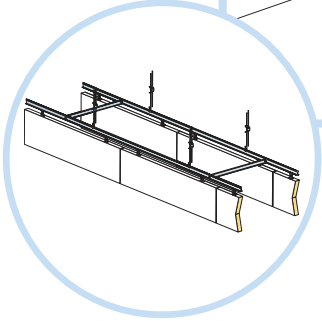

3. Connect T-24 Main runner

4. Connect T-24 Cross tee,
L=600 mm

5. Connect Adjustable hanger

6. Connect Hanger clip

7. Connect Baffle clip

8. Connect Guiding pin

1200x600, 1800x600

1200x300, 1800x300

1¹

	L
1800	697mm

8

9

12

Connect Laser angle

13