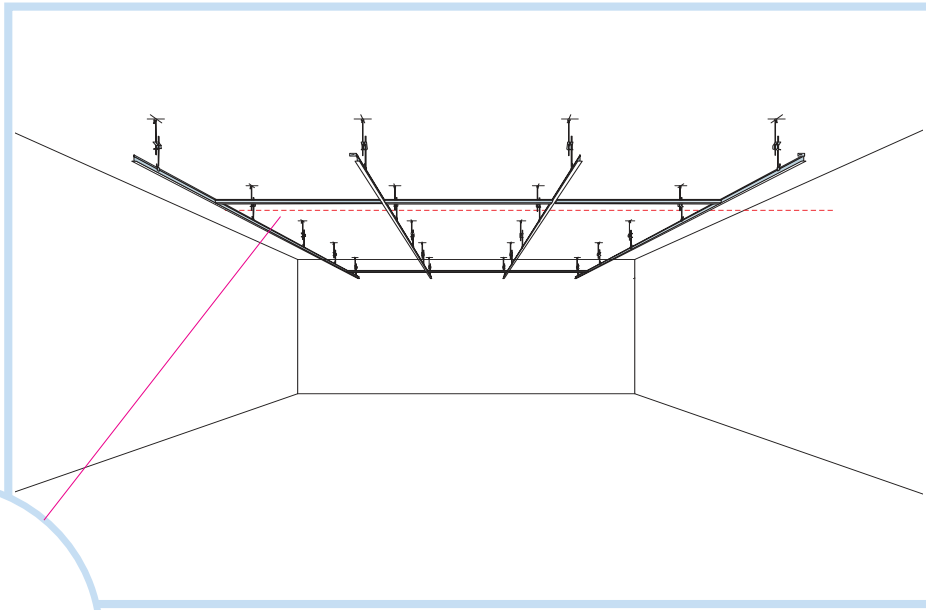

3. Connect T-24 Main runner

4. Connect T-24 Cross tee,
L=600 mm

5. Connect Adjustable hanger

6. Connect Hanger clip

7. Connect Baffle clip

8. Connect Guiding pin

1200x600, 1800x600

1200x300, 1800x300

1¹

	L
1800	697mm

8

9

12

Connect Laser angle

13