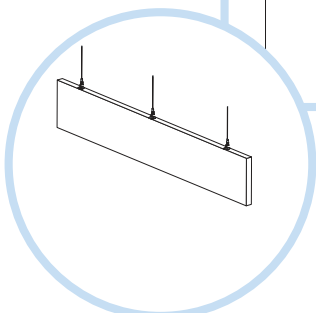

3. Connect T-24 Main runner

4. Connect T-24 Cross tee,
L=600 mm

5. Connect Adjustable hanger

6. Connect Hanger clip

7. Connect Baffle clip

8. Connect Guiding pin

1200x600, 1800x600

1200x300, 1800x300

1200x200, 1800x200

Ecophon[®]
SAINT-GOBAIN

A SOUND EFFECT ON PEOPLE

www.ecophon.com

Alt 1

Alt 2

1

	L
1200	794mm

1¹

	L
1800	697mm

8

9

12

Connect Laser angle

13