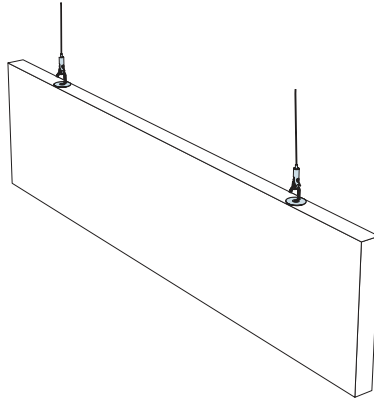

3. Connect T-24 Main runner

4. Connect T-24 Cross tee,
L=600 mm

5. Connect Adjustable hanger

6. Connect Hanger clip

7. Connect Baffle clip

8. Connect Guiding pin

1200x600, 1800x600

1200x300, 1800x300

1200x200, 1800x200

Ecophon[®]
SAINT-GOBAIN

A SOUND EFFECT ON PEOPLE

www.ecophon.com

Alt 1

Alt 2

1

	L
1200	794mm

1¹

	L
1800	697mm

8

9

12

Connect Laser angle

13