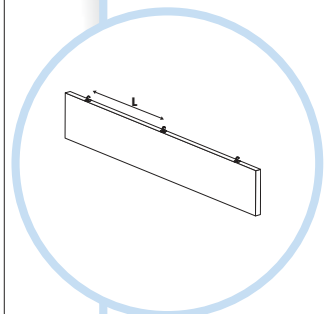

3. Connect T-24 Main runner

4. Connect T-24 Cross tee,
L=600 mm

5. Connect Adjustable hanger

6. Connect Hanger clip

7. Connect Baffle clip

8. Connect Guiding pin

1200x600, 1800x600

1200x300, 1800x300

1200x200, 1800x200

Ecophon[®]
SAINT-GOBAIN

A SOUND EFFECT ON PEOPLE

www.ecophon.com

Alt 1

Alt 2

1

	L
1200	794mm

1¹

	L
1800	697mm

8

9

12

Connect Laser angle

13