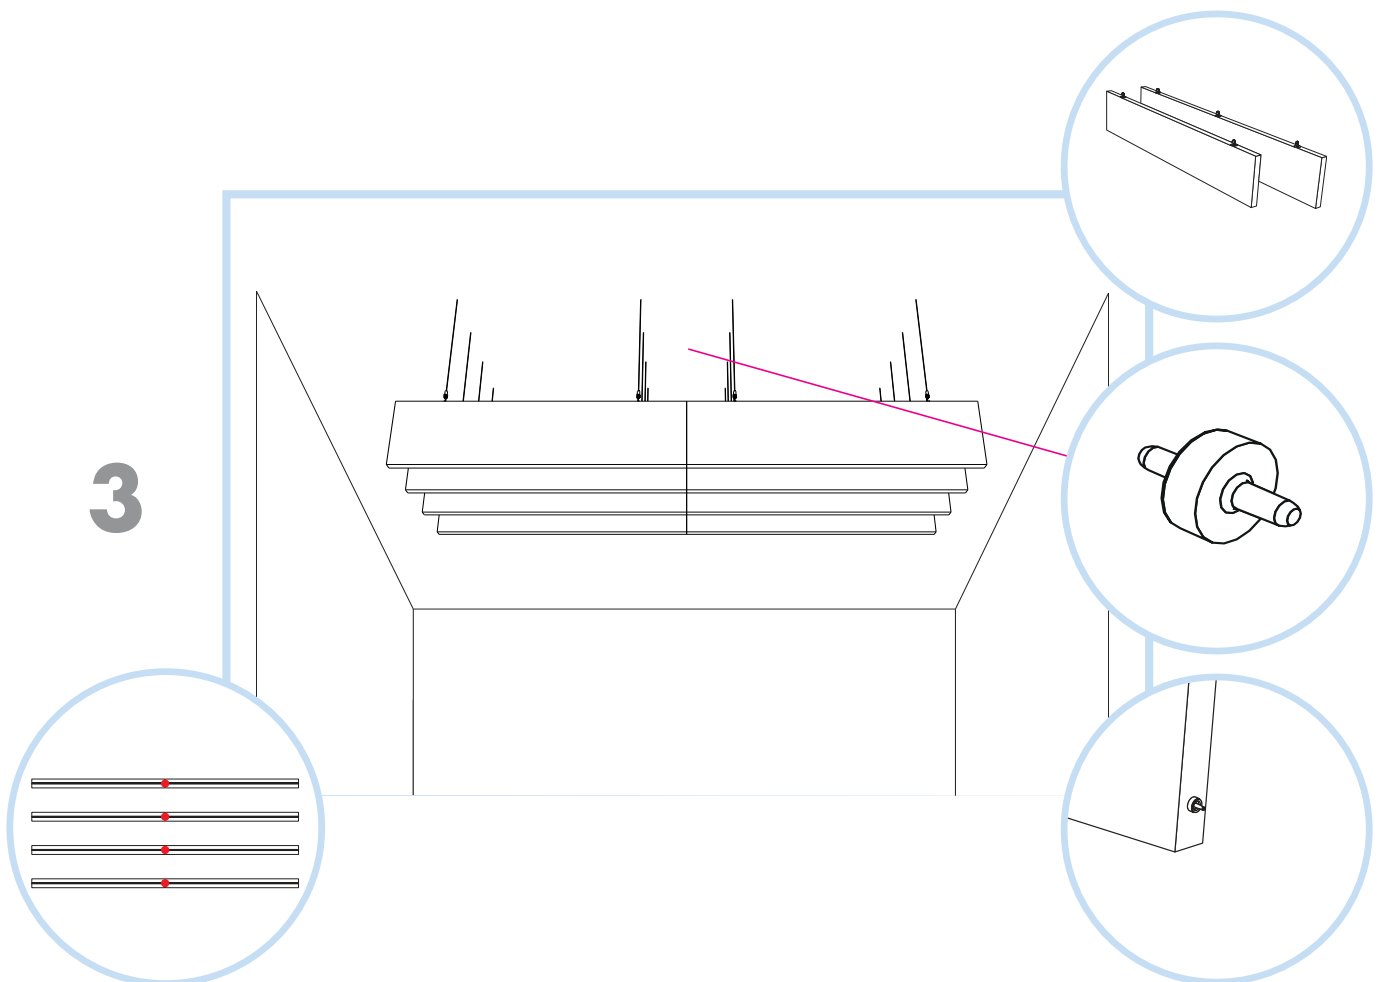

3. Connect T-24 Main runner

4. Connect T-24 Cross tee,
L=600 mm

5. Connect Adjustable hanger

6. Connect Hanger clip

7. Connect Baffle clip

8. Connect Guiding pin

1200x600, 1800x600

1200x300, 1800x300

1200x200, 1800x200

Ecophon[®]
SAINT-GOBAIN

A SOUND EFFECT ON PEOPLE

www.ecophon.com

Alt 1

Alt 2

1

	L
1200	794mm

1¹

	L
1800	697mm

8

9

12

Connect Laser angle

13