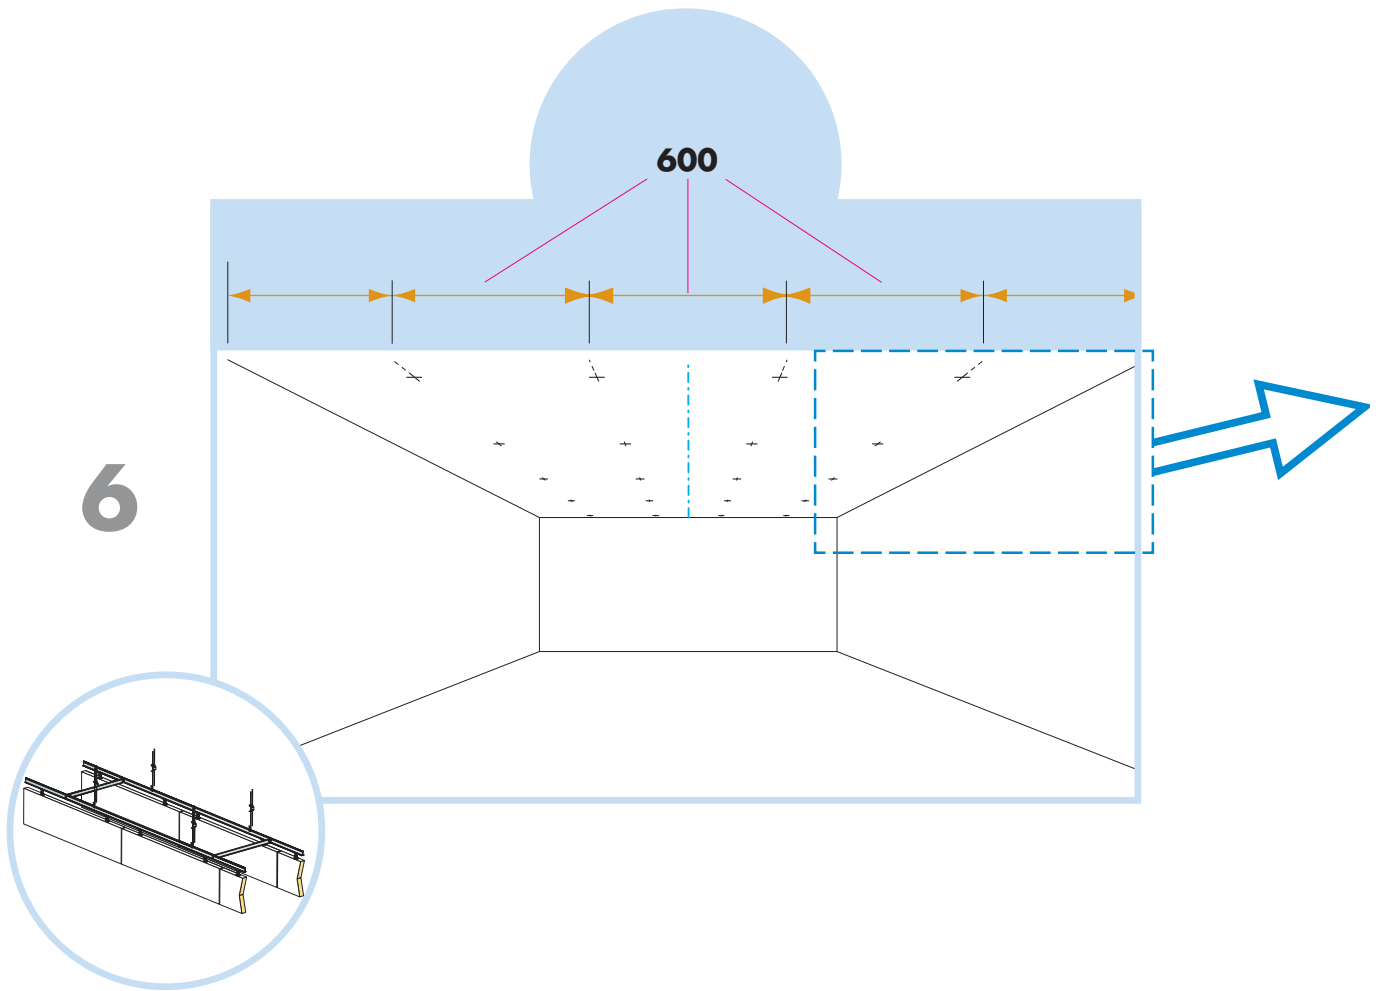

Ecophon Solo[™] Baffle hook

1200x200, 1200x300, 1200x600,
1800x200, 1800x300, 1800x600

M491

1. Solo Baffle hook
1200x200 1800x200
1200x300 1800x300
1200x600 1800x600

2. Connect Adjustable wire hanger
L= 2000/5000 mm

3. Connect T-24 Main runner

4. Connect T-24 Cross tee,
L=600 mm

5. Connect Adjustable hanger

6. Connect Hanger clip

7. Connect Baffle clip

8. Connect Guiding pin

1200x600, 1800x600

1200x300, 1800x300

1200x200, 1800x200

Ecophon[®]
SAINT-GOBAIN

A SOUND EFFECT ON PEOPLE

www.ecophon.com

Alt 1

Alt 2

1

	L
1200	794mm

1¹

	L
1800	697mm

8

9

12

Connect Laser angle

13