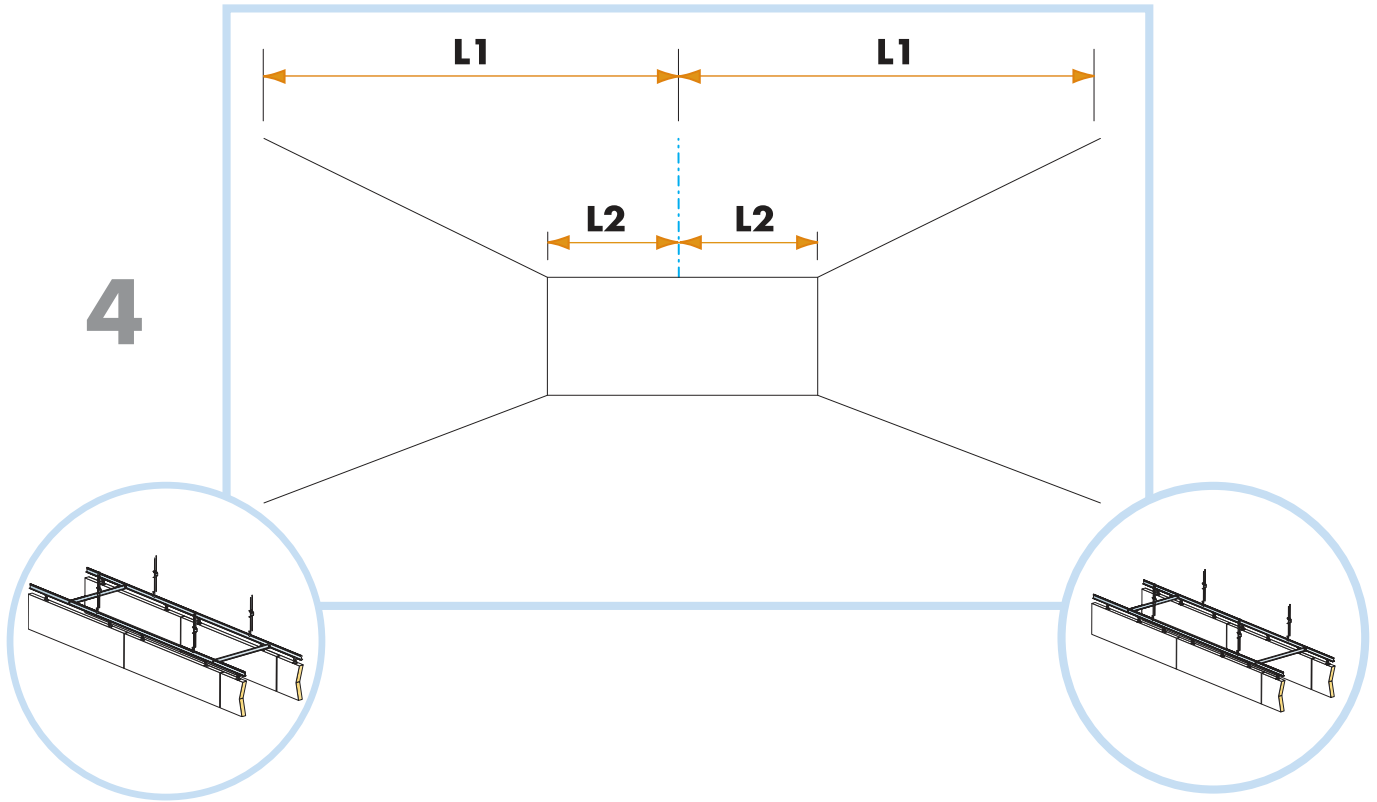

3. Connect T-24 Main runner

4. Connect T-24 Cross tee,
L=600 mm

5. Connect Adjustable hanger

6. Connect Hanger clip

7. Connect Baffle clip

8. Connect Guiding pin

1200x600, 1800x600

1200x300, 1800x300

1200x200, 1800x200

Ecophon[®]
SAINT-GOBAIN

A SOUND EFFECT ON PEOPLE

www.ecophon.com

Alt 1

Alt 2

1

	L
1200	794mm

1¹

	L
1800	697mm

8

9

12

Connect Laser angle

13