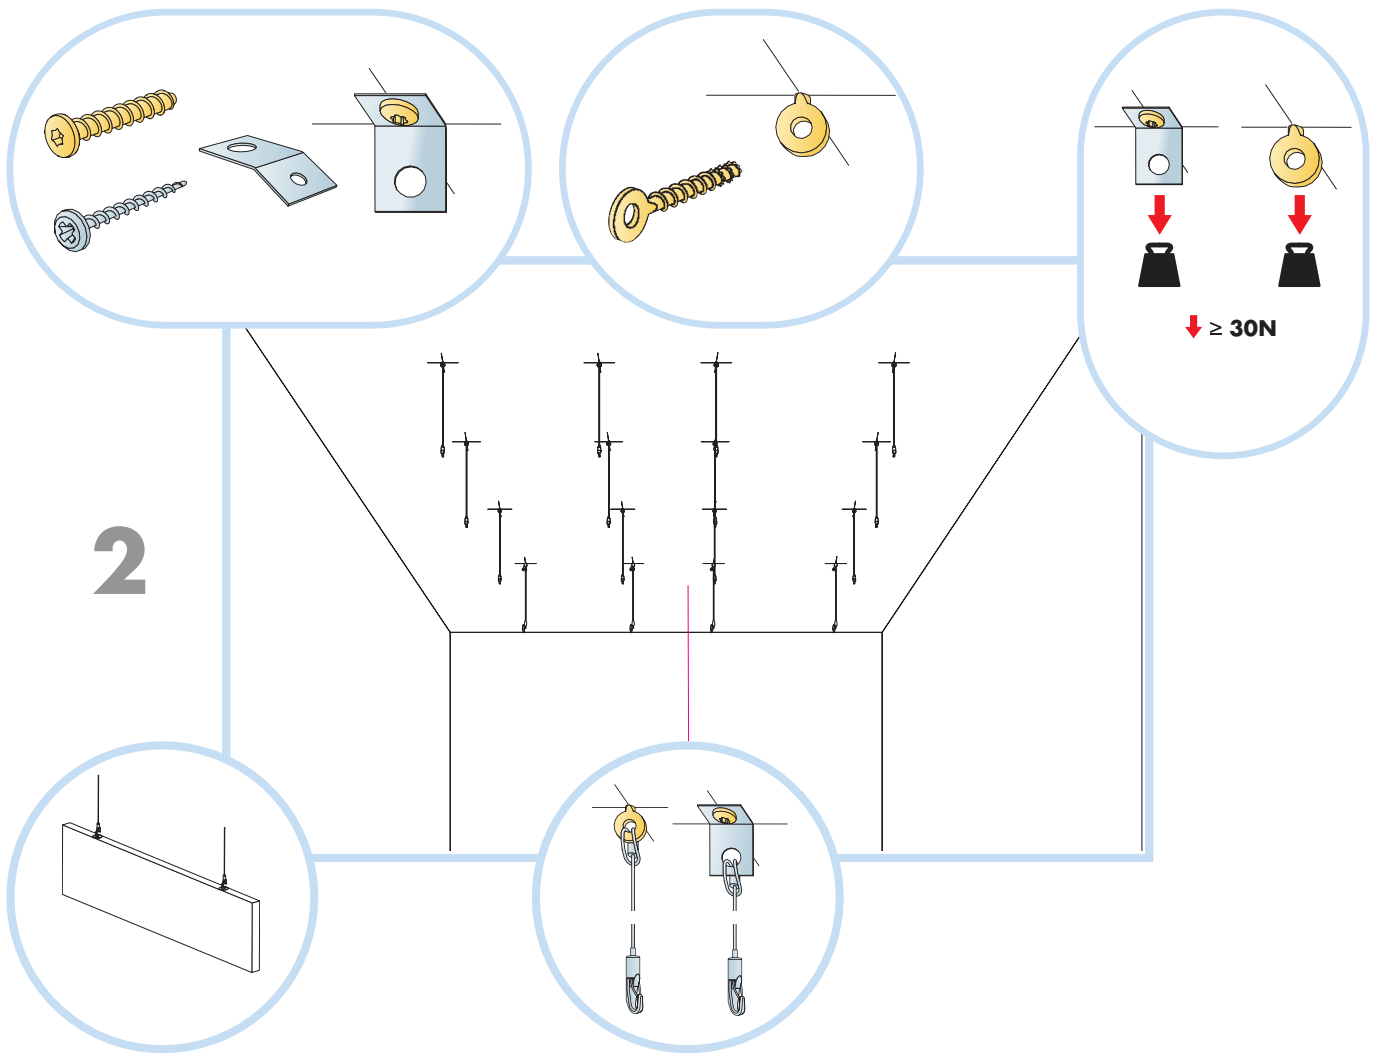

3. Connect T-24 Main runner

4. Connect T-24 Cross tee,
L=600 mm

5. Connect Adjustable hanger

6. Connect Hanger clip

7. Connect Baffle clip

8. Connect Guiding pin

1200x600, 1800x600

1200x300, 1800x300

1200x200, 1800x200

Ecophon[®]
SAINT-GOBAIN

A SOUND EFFECT ON PEOPLE

www.ecophon.com

Alt 1

Alt 2

1

	L
1200	794mm

1¹

	L
1800	697mm

8

9

12

Connect Laser angle

13