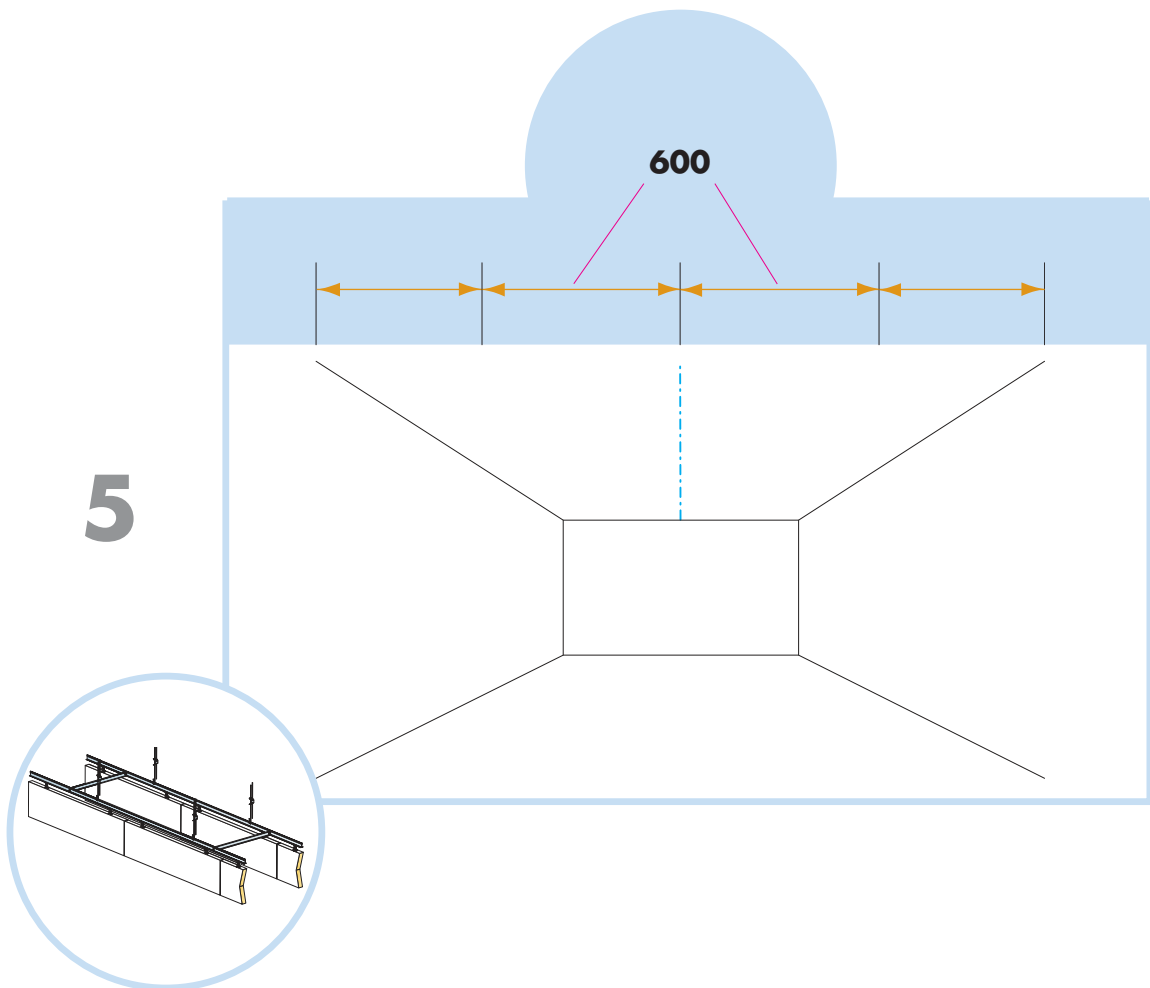

3. Connect T-24 Main runner

4. Connect T-24 Cross tee,
L=600 mm

5. Connect Adjustable hanger

6. Connect Hanger clip

7. Connect Baffle clip

8. Connect Guiding pin

1200x600, 1800x600

1200x300, 1800x300

1200x200, 1800x200

Ecophon[®]
SAINT-GOBAIN

A SOUND EFFECT ON PEOPLE

www.ecophon.com

Alt 1

Alt 2

1

	L
1200	794mm

1¹

	L
1800	697mm

8

9

12

Connect Laser angle

13