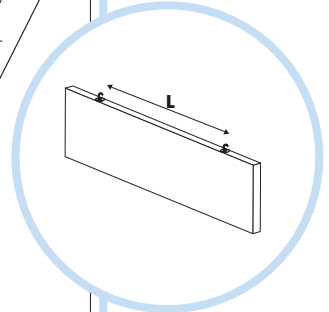

3. Connect T-24 Main runner

4. Connect T-24 Cross tee,
L=600 mm

5. Connect Adjustable hanger

6. Connect Hanger clip

7. Connect Baffle clip

8. Connect Guiding pin

1200x600, 1800x600

1200x300, 1800x300

1200x200, 1800x200

Ecophon[®]
SAINT-GOBAIN

A SOUND EFFECT ON PEOPLE

www.ecophon.com

Alt 1

Alt 2

1

	L
1200	794mm

1¹

	L
1800	697mm

8

9

12

Connect Laser angle

13