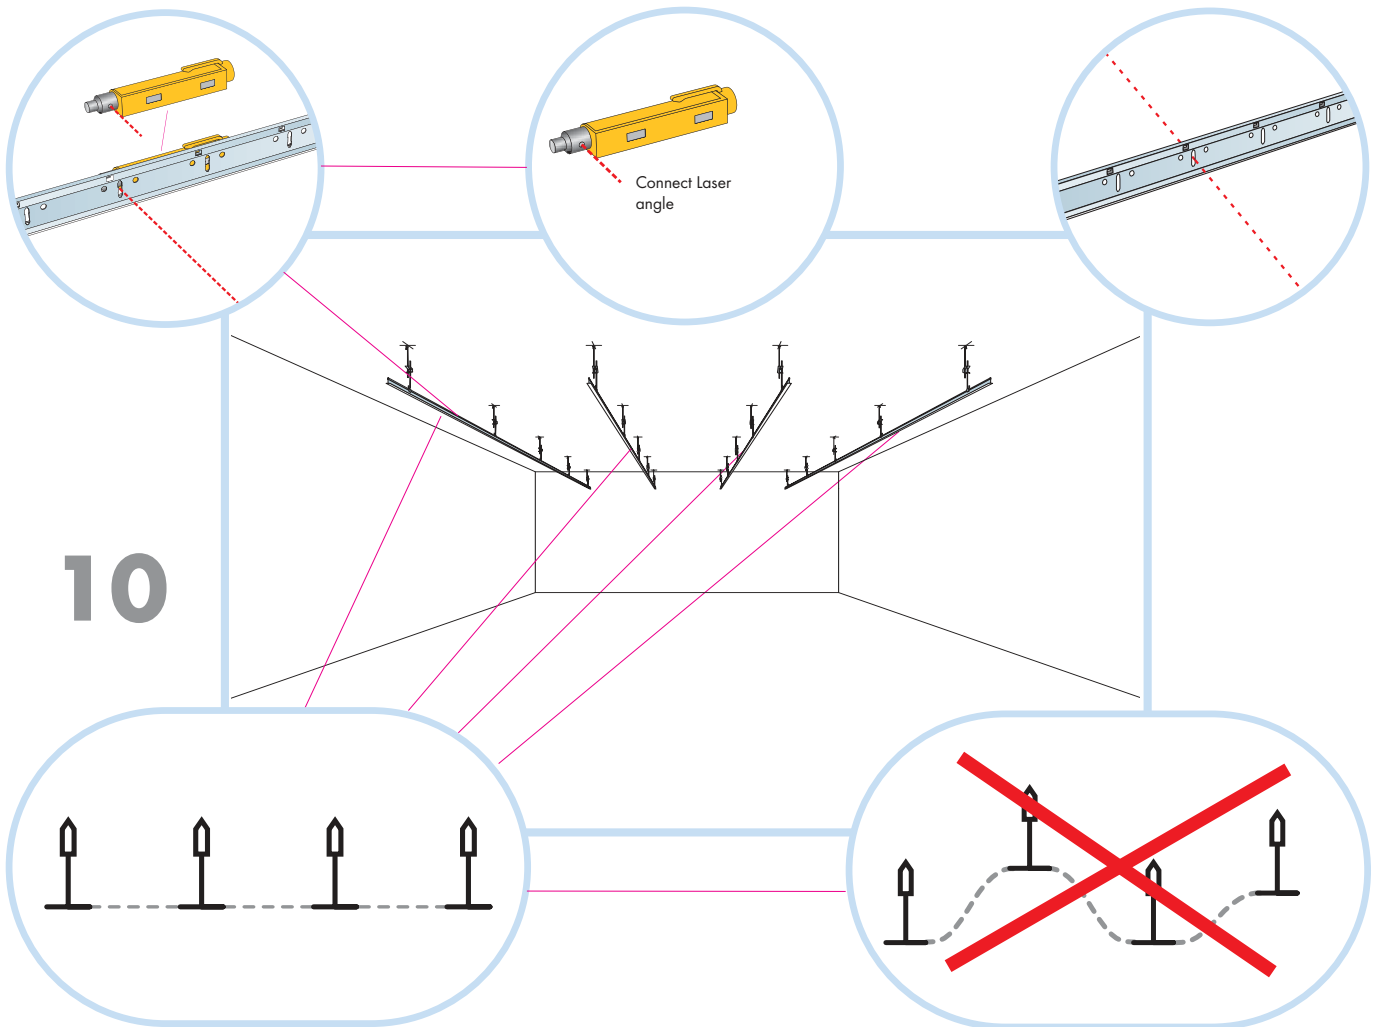

3. Connect T-24 Main runner

4. Connect T-24 Cross tee,
L=600 mm

5. Connect Adjustable hanger

6. Connect Hanger clip

7. Connect Baffle clip

8. Connect Guiding pin

1200x600, 1800x600

1200x300, 1800x300

1¹

	L
1800	697mm

8

9

12

Connect Laser angle

13