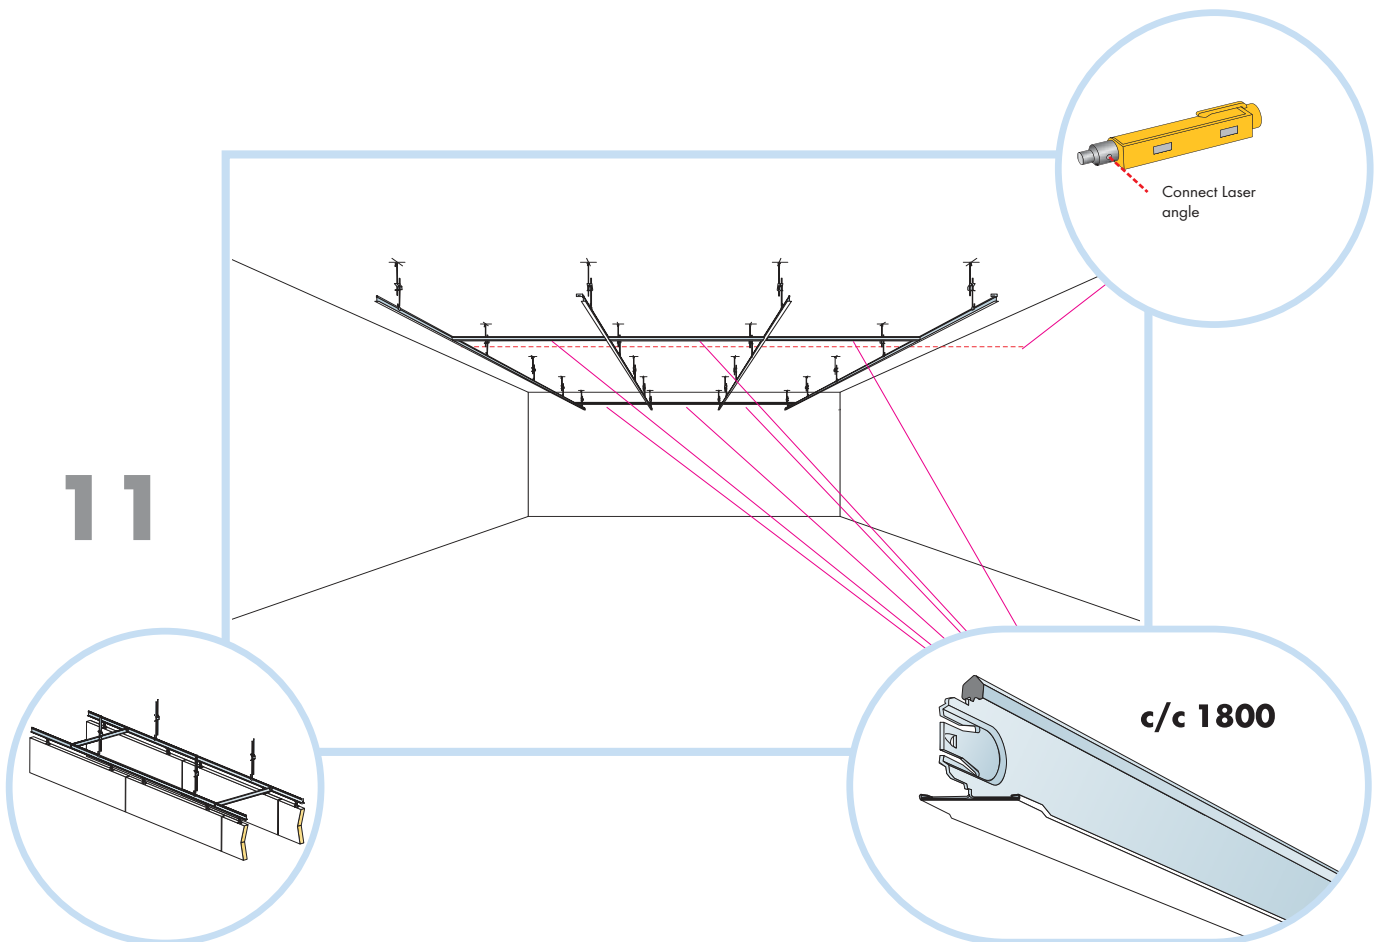

3. Connect T-24 Main runner

4. Connect T-24 Cross tee,
L=600 mm

5. Connect Adjustable hanger

6. Connect Hanger clip

7. Connect Baffle clip

8. Connect Guiding pin

1200x600, 1800x600

1200x300, 1800x300

1¹

	L
1800	697mm

8

9

12

Connect Laser angle

13