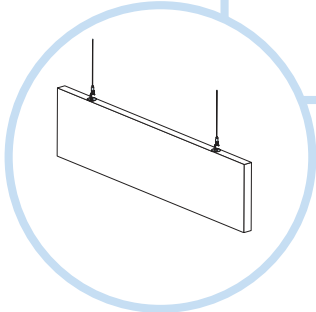

1200x200, 1800x200

Ecophon[®]
SAINT-GOBAIN

A SOUND EFFECT ON PEOPLE

www.ecophon.com

Alt 1

Alt 2

1

	L
1200	794mm

1¹

	L
1800	697mm

8

9

12

Connect Laser angle

13