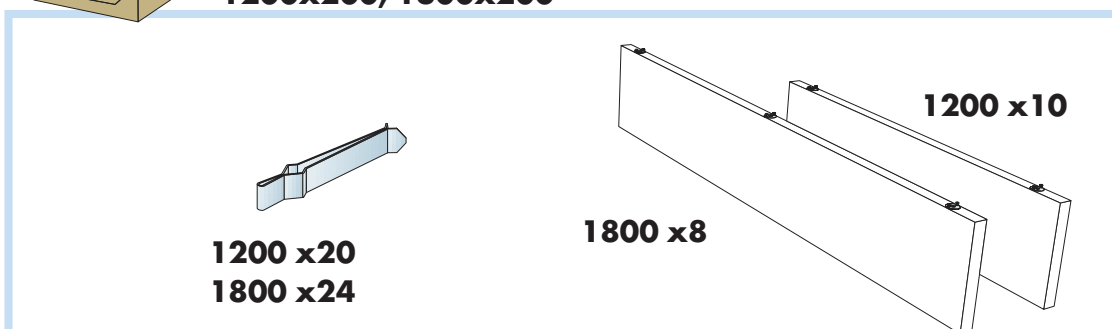

Ecophon Solo[™] Baffle anchor

1200x200, 1200x300, 1200x600,
1800x200, 1800x300, 1800x600

M414

1. Solo Baffle anchor
1200x200 1800x200
1200x300 1800x300
1200x600 1800x600

4. Connect Profile connector

2. Connect Baffle profile
L= 2400

5. Connect Guiding pin

3. Connect Anchor screw

1200x600, 1800x600

1200x300, 1800x300

1200x200, 1800x200

Ecophon[®]
SAINT-GOBAIN

A SOUND EFFECT ON PEOPLE

www.ecophon.com