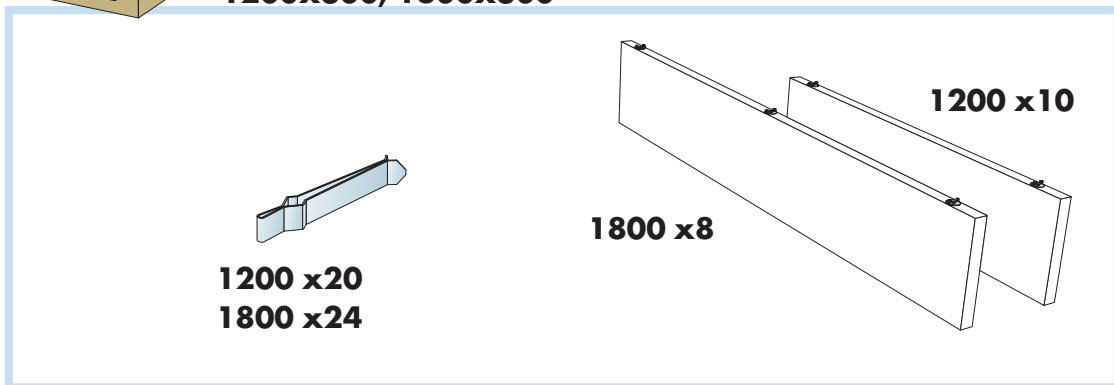

Ecophon Solo[™] Baffle anchor

1200x200, 1200x300, 1200x600,
1800x200, 1800x300, 1800x600

M414

1. Solo Baffle anchor
1200x200 1800x200
1200x300 1800x300
1200x600 1800x600

4. Connect Profile connector

2. Connect Baffle profile
L= 2400

5. Connect Guiding pin

3. Connect Anchor screw

1200x600, 1800x600

1200x300, 1800x300

1200x200, 1800x200

Ecophon[®]
SAINT-GOBAIN

A SOUND EFFECT ON PEOPLE

www.ecophon.com