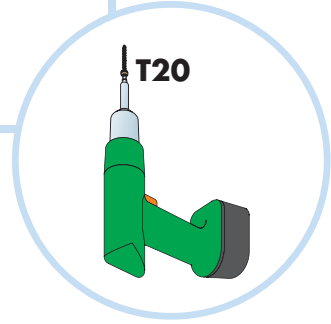

5. Connect Guiding pin

3. Connect Anchor screw

1200x600, 1800x600

1200x300, 1800x300

1200x200, 1800x200

Ecophon[®]
SAINT-GOBAIN

A SOUND EFFECT ON PEOPLE

www.ecophon.com

1

2

40
Ø4

3

4

>2400

T20

7