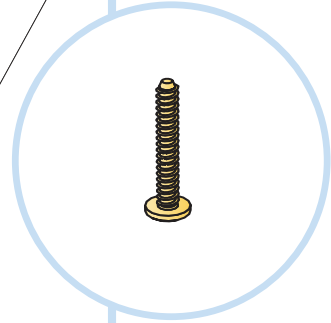

Ecophon Solo[™] Baffle anchor

1200x200, 1200x300, 1200x600,
1800x200, 1800x300, 1800x600

M414

1. Solo Baffle anchor
1200x200 1800x200
1200x300 1800x300
1200x600 1800x600

4. Connect Profile connector

2. Connect Baffle profile
L= 2400

5. Connect Guiding pin

3. Connect Anchor screw

1200x600, 1800x600

1200x300, 1800x300

1200x200, 1800x200

Ecophon[®]
SAINT-GOBAIN

A SOUND EFFECT ON PEOPLE

www.ecophon.com

1

2

40
Ø4

3

4

>2400

T20

7