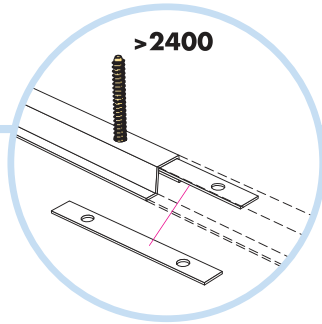

5. Connect Guiding pin

3. Connect Anchor screw

1200x600, 1800x600

1200x300, 1800x300

1200x200, 1800x200

Ecophon[®]
SAINT-GOBAIN

A SOUND EFFECT ON PEOPLE

www.ecophon.com

1

2

40
Ø4

3

4

>2400

T20

7