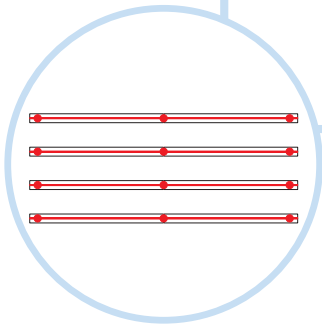

Ecophon Solo[™] Baffle anchor

1200x200, 1200x300, 1200x600,
1800x200, 1800x300, 1800x600

M414

1. Solo Baffle anchor
1200x200 1800x200
1200x300 1800x300
1200x600 1800x600

4. Connect Profile connector

2. Connect Baffle profile
L= 2400

5. Connect Guiding pin

3. Connect Anchor screw

1200x600, 1800x600

1200x300, 1800x300

1200x200, 1800x200

Ecophon[®]
SAINT-GOBAIN

A SOUND EFFECT ON PEOPLE

www.ecophon.com

1

2

40
Ø4

3

4

>2400

T20

7