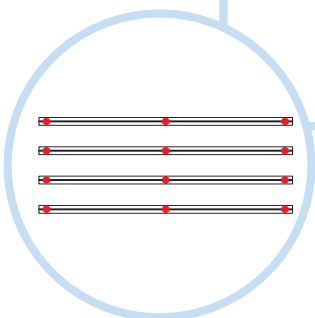

Ecophon Solo[™] Baffle anchor

1200x200, 1200x300, 1200x600,
1800x200, 1800x300, 1800x600

M414

1. Solo Baffle anchor
1200x200 1800x200
1200x300 1800x300
1200x600 1800x600

4. Connect Profile connector

2. Connect Baffle profile
L= 2400

5. Connect Guiding pin

3. Connect Anchor screw

1200x600, 1800x600

1200x300, 1800x300

1200x200, 1800x200

Ecophon[®]
SAINT-GOBAIN

A SOUND EFFECT ON PEOPLE

www.ecophon.com

1

2

40
Ø4

3

4

>2400

T20

7