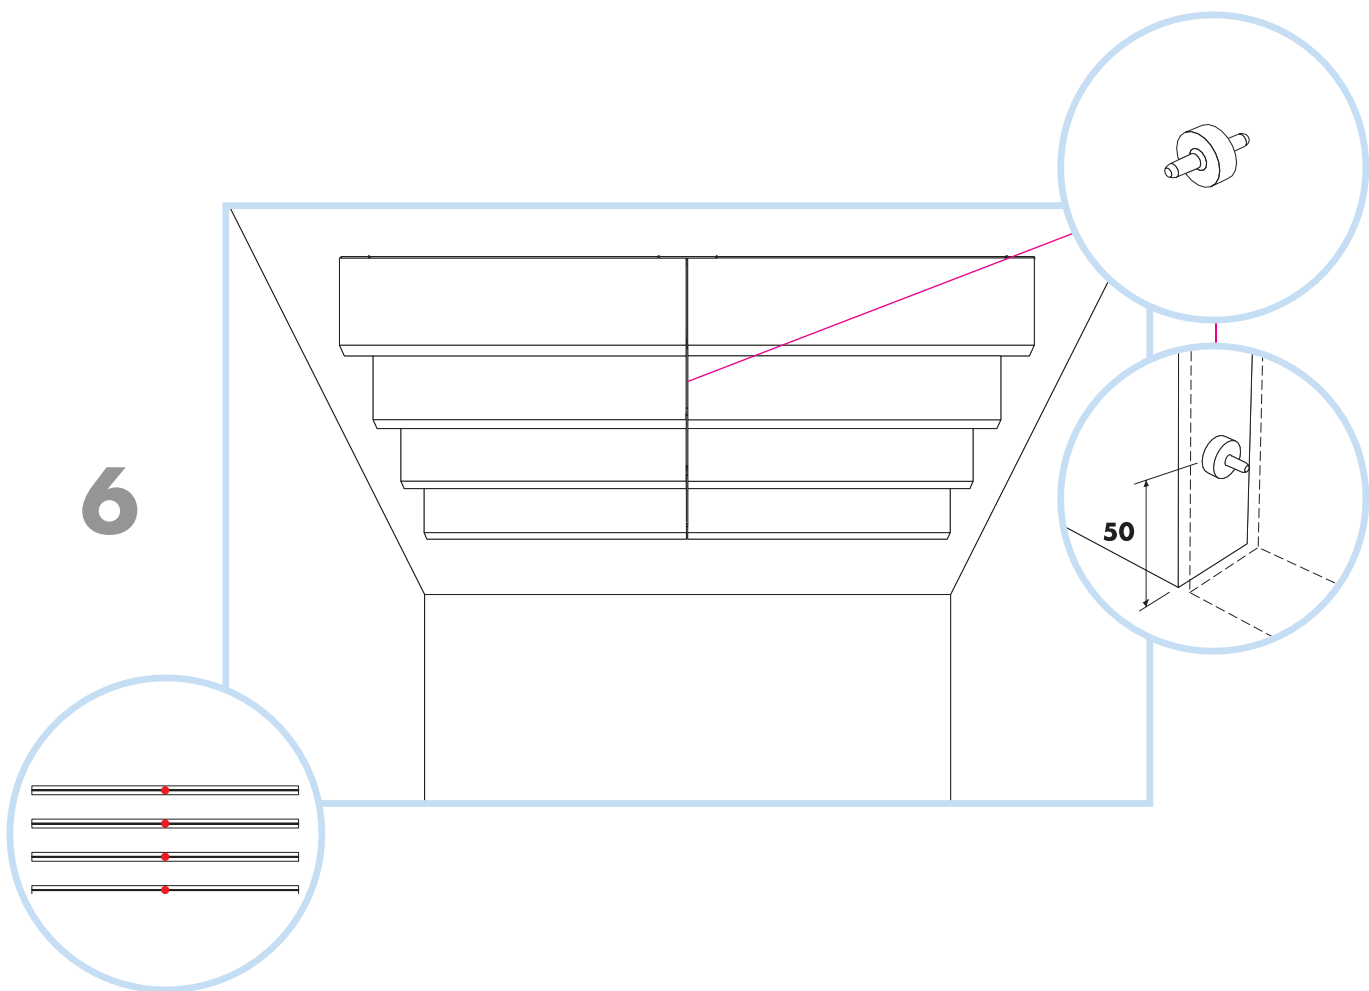

Ecophon Solo[™] Baffle anchor

1200x200, 1200x300, 1200x600,
1800x200, 1800x300, 1800x600

M414

1. Solo Baffle anchor
1200x200 1800x200
1200x300 1800x300
1200x600 1800x600

4. Connect Profile connector

2. Connect Baffle profile
L= 2400

5. Connect Guiding pin

3. Connect Anchor screw

1200x600, 1800x600

1200x300, 1800x300

1200x200, 1800x200

Ecophon[®]
SAINT-GOBAIN

A SOUND EFFECT ON PEOPLE

www.ecophon.com

1

2

40
Ø4

3

4

>2400

T20

7