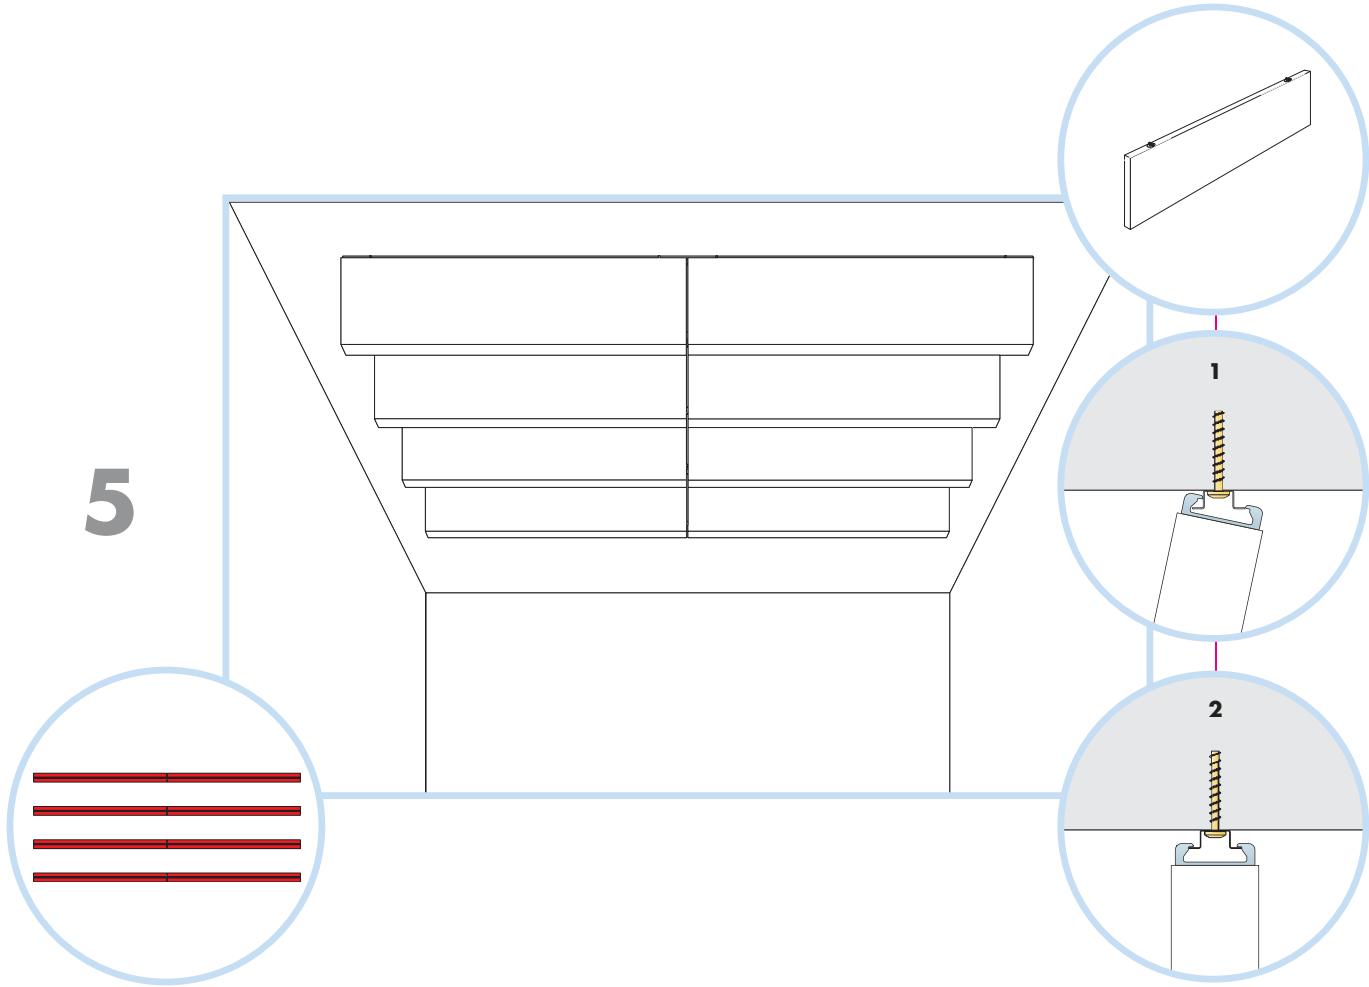

Ecophon Solo[™] Baffle anchor

1200x200, 1200x300, 1200x600,
1800x200, 1800x300, 1800x600

M414

1. Solo Baffle anchor
1200x200 1800x200
1200x300 1800x300
1200x600 1800x600

4. Connect Profile connector

2. Connect Baffle profile
L= 2400

5. Connect Guiding pin

3. Connect Anchor screw

1200x600, 1800x600

1200x300, 1800x300

1200x200, 1800x200

Ecophon[®]
SAINT-GOBAIN

A SOUND EFFECT ON PEOPLE

www.ecophon.com

1

2

40
Ø4

3

4

>2400

T20

7