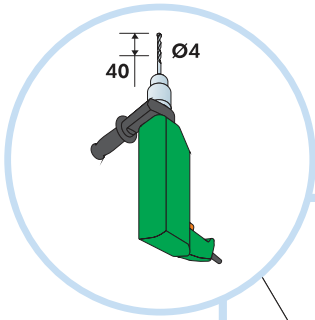

Ecophon Solo[™] Baffle anchor

1200x200, 1200x300, 1200x600,
1800x200, 1800x300, 1800x600

M414

1. Solo Baffle anchor
1200x200 1800x200
1200x300 1800x300
1200x600 1800x600

4. Connect Profile connector

2. Connect Baffle profile
L= 2400

5. Connect Guiding pin

3. Connect Anchor screw

1200x600, 1800x600

1200x300, 1800x300

1200x200, 1800x200

Ecophon[®]
SAINT-GOBAIN

A SOUND EFFECT ON PEOPLE

www.ecophon.com

1

2

40
Ø4

3

4

>2400

T20

7