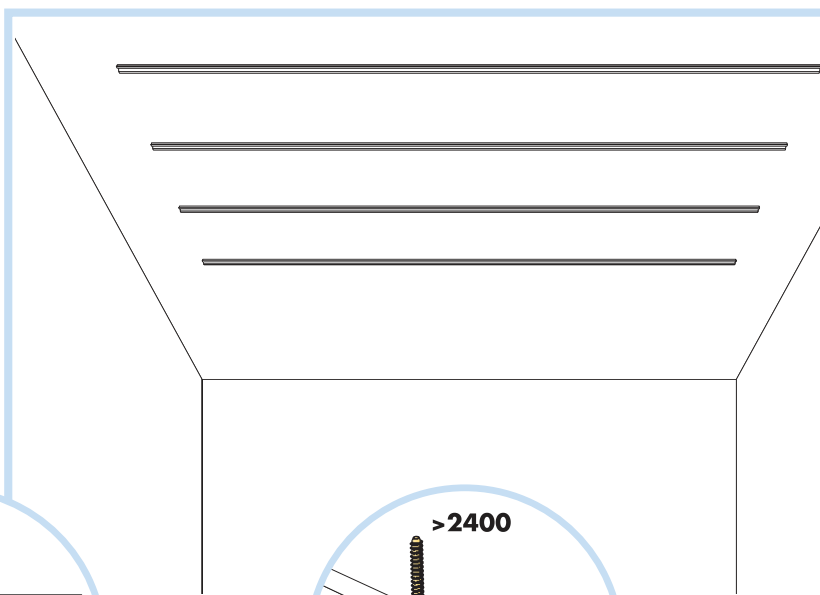

5. Connect Guiding pin

3. Connect Anchor screw

1200x600, 1800x600

1200x300, 1800x300

1200x200, 1800x200

Ecophon[®]
SAINT-GOBAIN

A SOUND EFFECT ON PEOPLE

www.ecophon.com

1

2

40
Ø4

3

4

>2400

T20

7