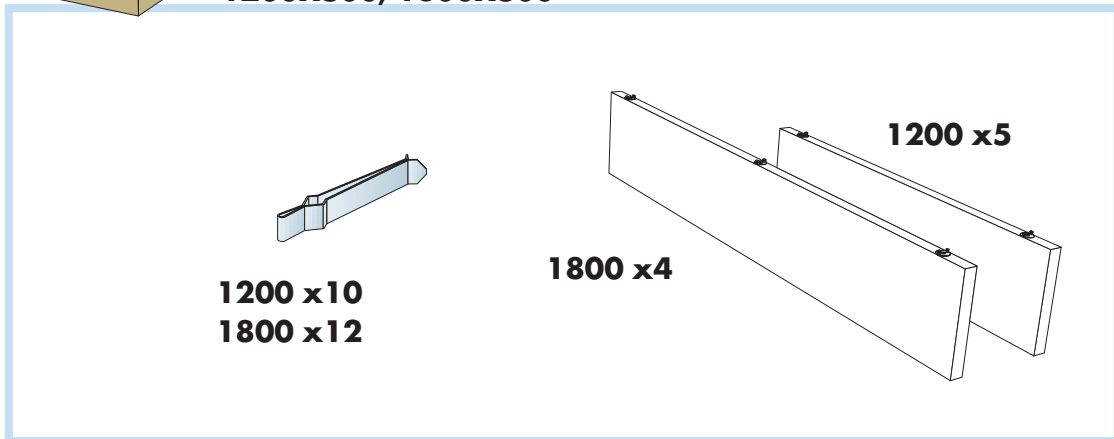

Ecophon Solo[™] Baffle anchor

1200x200, 1200x300, 1200x600,
1800x200, 1800x300, 1800x600

M414

1. Solo Baffle anchor
1200x200 1800x200
1200x300 1800x300
1200x600 1800x600

4. Connect Profile connector

2. Connect Baffle profile
L= 2400

5. Connect Guiding pin

3. Connect Anchor screw

1200x600, 1800x600

1200x300, 1800x300

1200x200, 1800x200

Ecophon[®]
SAINT-GOBAIN

A SOUND EFFECT ON PEOPLE

www.ecophon.com