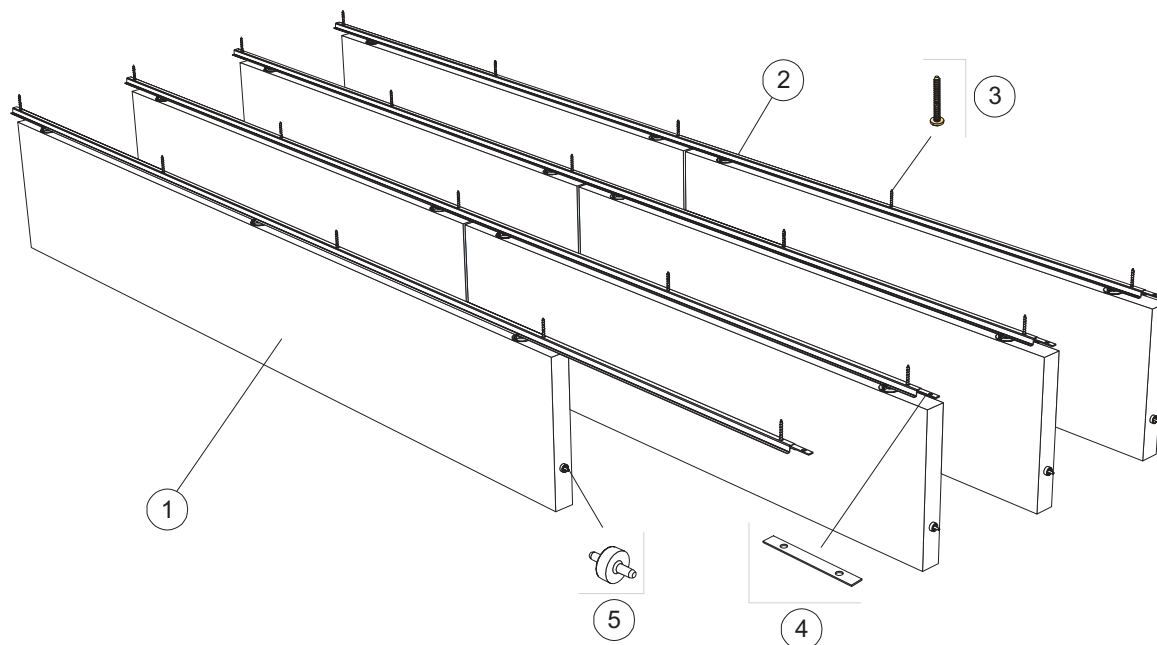

Ecophon Solo[™] Baffle anchor

1200x200, 1200x300, 1200x600,
1800x200, 1800x300, 1800x600

M414

1. Solo Baffle anchor
1200x200 1800x200
1200x300 1800x300
1200x600 1800x600

4. Connect Profile connector

2. Connect Baffle profile
L= 2400

5. Connect Guiding pin

3. Connect Anchor screw

1200x600, 1800x600

1200x300, 1800x300

1200x200, 1800x200

Ecophon[®]
SAINT-GOBAIN

A SOUND EFFECT ON PEOPLE

www.ecophon.com

1

2

40
Ø4

3

4

>2400

T20

7