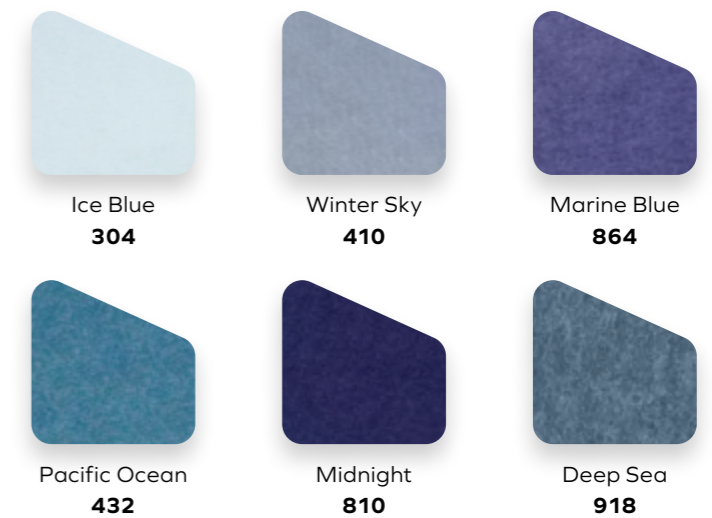

Elemental Blues

From frozen glaciers to ever changing skies and vast oceans, this collection connects on an elemental level with the three states of water.