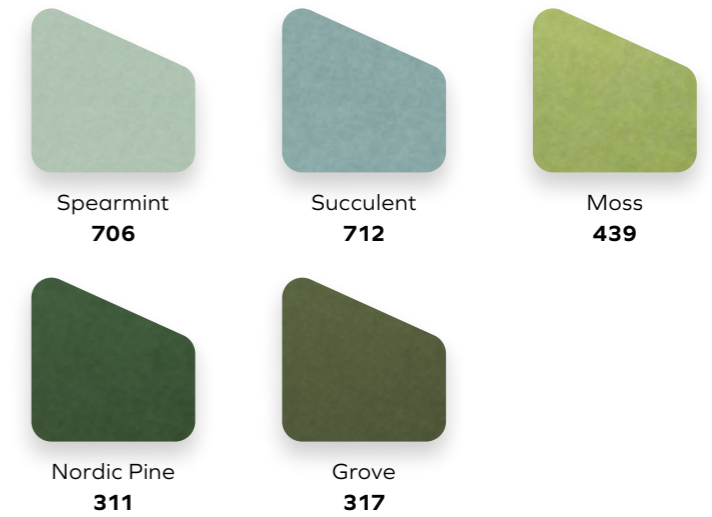

Living Greens

Environmental awareness and a deepening appreciation of biophilia drives a desire for ever more green spaces.