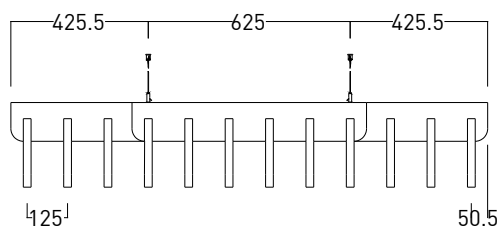

SIDE ELEVATION