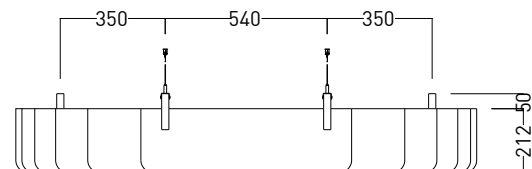

SIDE ELEVATION