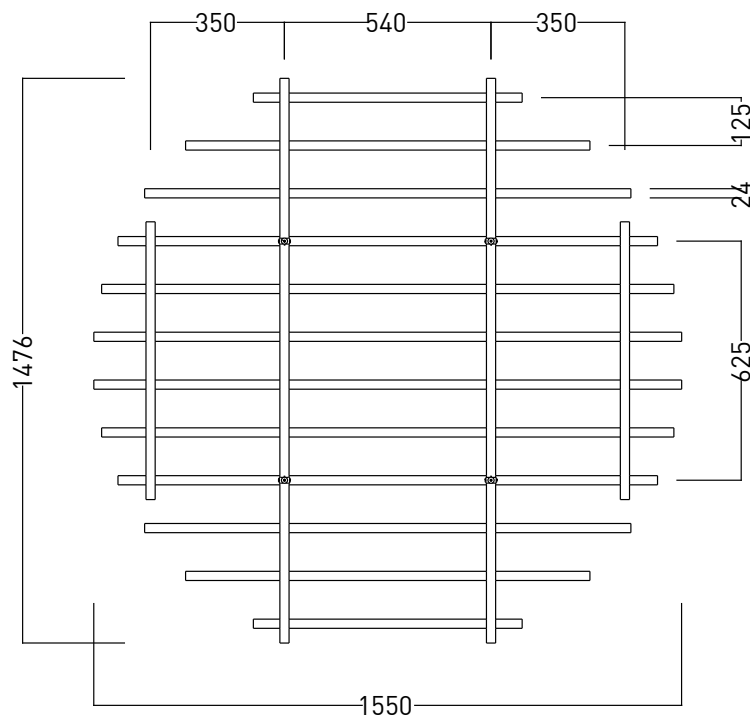

NEBULA 1550MM

Ceiling Baffle

Designed by ROK, NEBULA is manufactured in two different radius and heights, complementing each other. It addresses the room acoustics by creating a cloud like baffles patterns which is also aesthetically pleasing.

ARTICLE NUMBER

712.24.15.000.00

DIMENSIONS

Diameter: 1550 mm 61.02"

Thickness: 260 mm 10.23"

CONNECTION

NEBULA is hung on four points on to the ceiling with four sets of retaining brackets and tensile cable fixing.

PLAN

SIDE ELEVATION