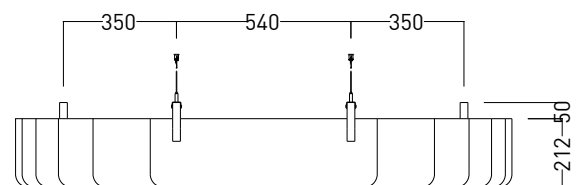

SIDE ELEVATION