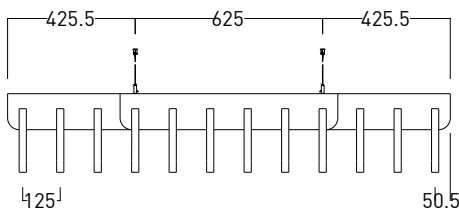

SIDE ELEVATION