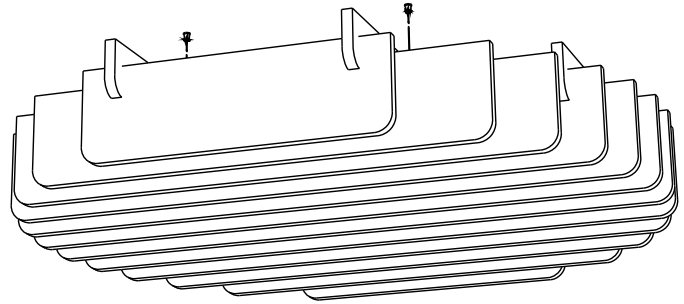

### DIMENSIONS

Diameter: 1550 mm 61.02"

Thickness: 260 mm 10.23"