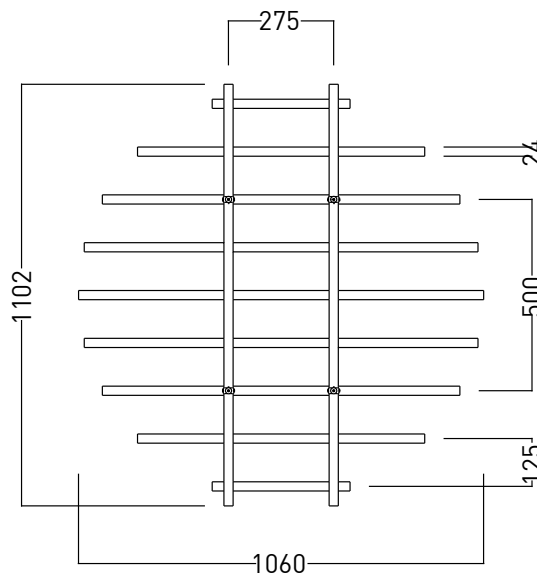

NEBULA 1060MM

Ceiling Baffle

Designed by ROK, NEBULA is manufactured in two different radius and heights, complementing each other. It addresses the room acoustics by creating a cloud like baffles patterns which is also aesthetically pleasing.

ARTICLE NUMBER

712.24.14.000.00

DIMENSIONS

Diameter: 1060 mm 42.51"

Thickness: 275 mm 10.82"

CONNECTION

NEBULA is hung on four points on to the ceiling with four sets of retaining brackets and tensile cable fixing.

PLAN

SIDE ELEVATION