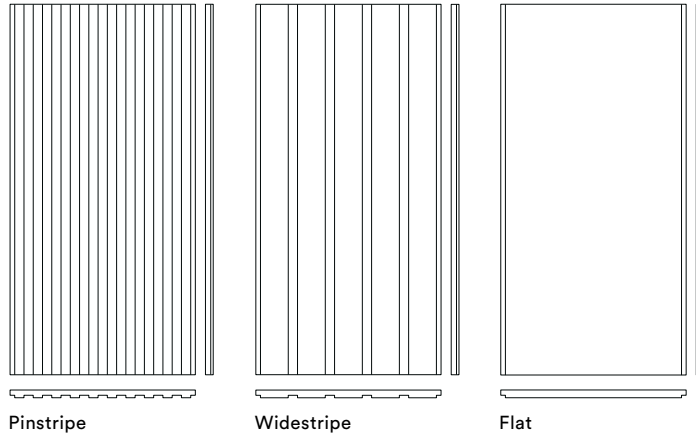

Ceiling panels

Products: BAUX Acoustic Wood Wool Ceiling

Dimensions: Ceiling panels

Product:	Width: (mm & feet)	Height: (mm & feet)	Thickness: (mm & inch)	Pieces per m2 and sq.ft.
Pinstripe	600 mm, 2 feet	1200 mm, 4 feet	25 mm, 1.0"	1.39/m2, 0.129/sq.ft.
Widestripe	600 mm, 2 feet	1200 mm, 4 feet	25 mm, 1.0"	1.39/m2, 0.129/sq.ft.
Flat	600 mm, 2 feet	1200 mm, 4 feet	25 mm, 1.0"	1.39/m2, 0.129/sq.ft.

Installation: Wood Wool Ceiling panels can be installed with wood battens or in a lay-in grid. Two different methods are available for the lay-in grid, concealed grid or exposed grid. All panels come with tegular edges, the Flat panel is also available with a beveled edge.