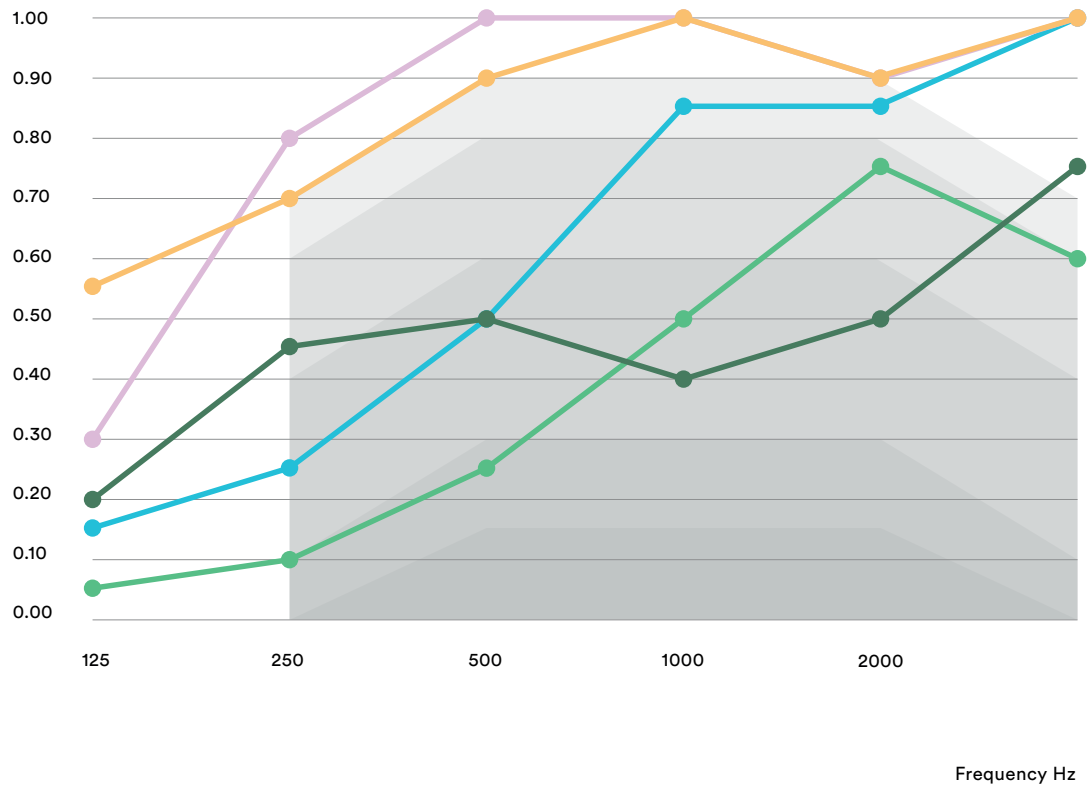

Acoustic Performance

Absorption Coefficient*

*An absorption coefficient is one of the key efficiency markers for acoustic materials, showing how much sound is absorbed at different frequencies. In the absorption spectrum, 0 indicates perfect reflection, and 1 indicates perfect absorption. Which one is ideal? It really depends on the kind of acoustic landscape you are aiming to build. While some spaces require maximum tranquility, in others, a bit more bustle and ambience may be desired. Our assortment addresses a range of absorption needs to help you achieve your goals.