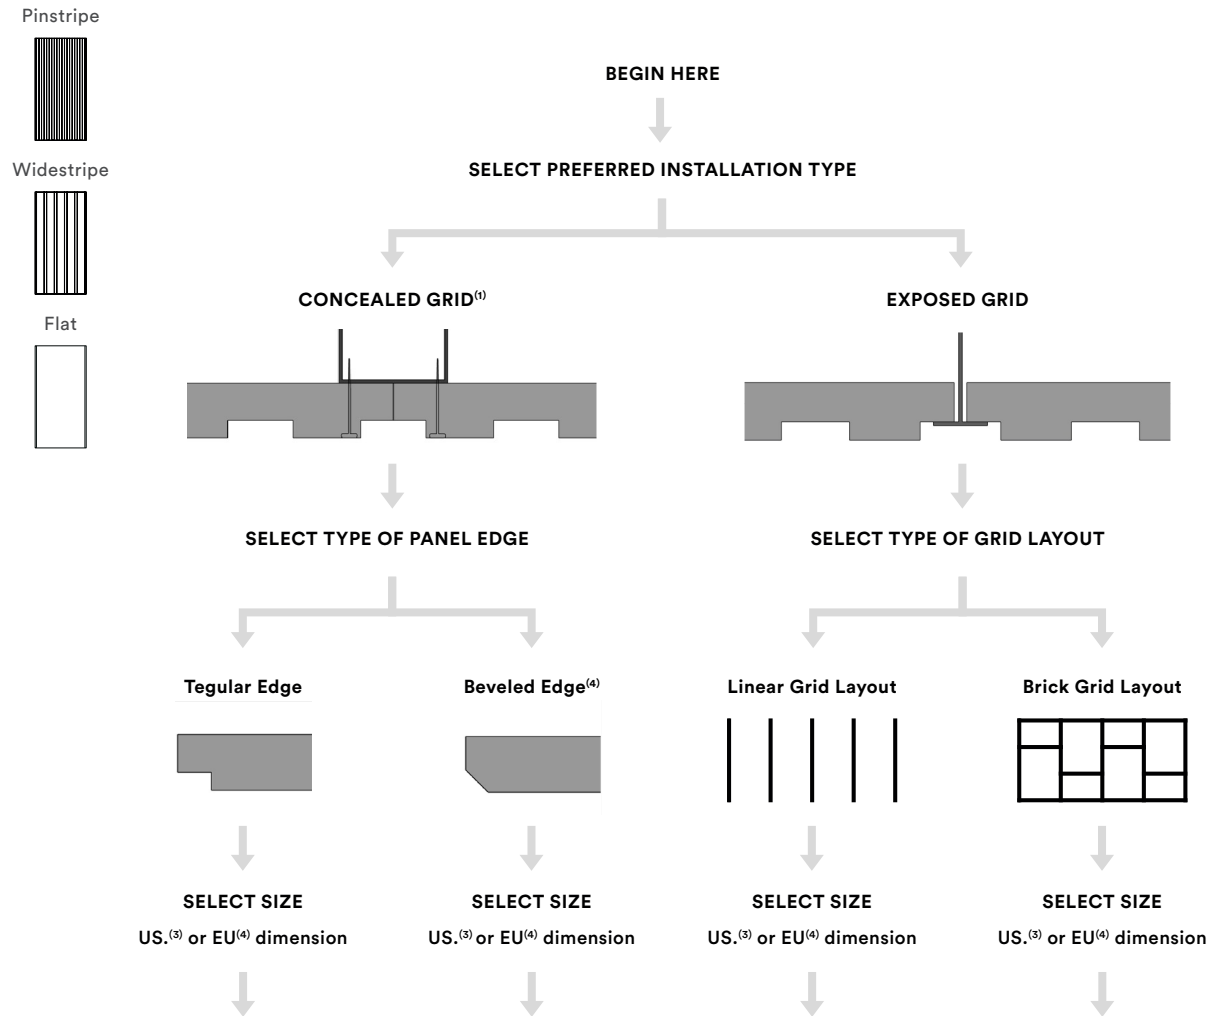

Product: Panel Stripe
Spec Code
BAUX-Wpa-001-__

Product: Panel Curve R
Spec Code
BAUX-Wpa-008-__

Product: Panel Diagonal L
Spec Code
BAUX-Wst-006-__

Product: Panel Line
Spec Code
BAUX-Wpa-002-__

Product: Panel Curve L
Spec Code
BAUX-Wpa-009-__

Ceiling panels - Specification GUIDE

PANEL SPECIFICATION CODE:	CT2s.US CT2s.EU	CB4s.US CB4s.EU	ET2s.US ET2s.EU	ET4s.US ET4s.EU
Explanation:	C = Concealed Grid T = Tegular Edge 2s = Two Sides ⁽²⁾ US = Imperial ⁽³⁾ EU = European meter ⁽⁴⁾	C = Concealed Grid B = Bevelled Edge 4s = Four Sides ⁽²⁾ US = Imperial ⁽³⁾ EU = European meter ⁽⁴⁾	E = Exposed Grid T = Tegular Edge 2s = Two Sides ⁽²⁾ US = Imperial ⁽³⁾ EU = European meter ⁽⁴⁾	E = Exposed Grid T = Tegular Edge 4s = Four Sides ⁽²⁾ US = Imperial ⁽³⁾ EU = European meter ⁽⁴⁾
Pinstripe:	Available	NOT Available ⁽⁵⁾	Available	Available
Widestripe:	Available	NOT Available ⁽⁵⁾	Available	Available
Flat:	Available	Available	Available	Available

1) Grid can be either a suspended drywall grid or wooden battens in according to BAUX installation instructions
 2) Number of edges being Tegular or Bevelled. 2s. always refer to the two long sides of the panels leaving the short edges straight (no bevel, not tegular)
 3) All BAUX Ceiling panels are offered in US imperial dimensions, i.e. Concealed Grid 2x4 ft. and sizes for Exposed Lay In Grid 23.8x47.8"
 4) All BAUX Ceiling panels are offered in EU metric dimensions, i.e. Concealed Grid 600x1200 mm and sizes for Exposed Lay-In Grid 593x1193mm
 5) FLAT panels available with bevelled edge. PINSTRIPE and WIDESTRIPE panels are NOT available with bevelled edge, they come with tegular edge